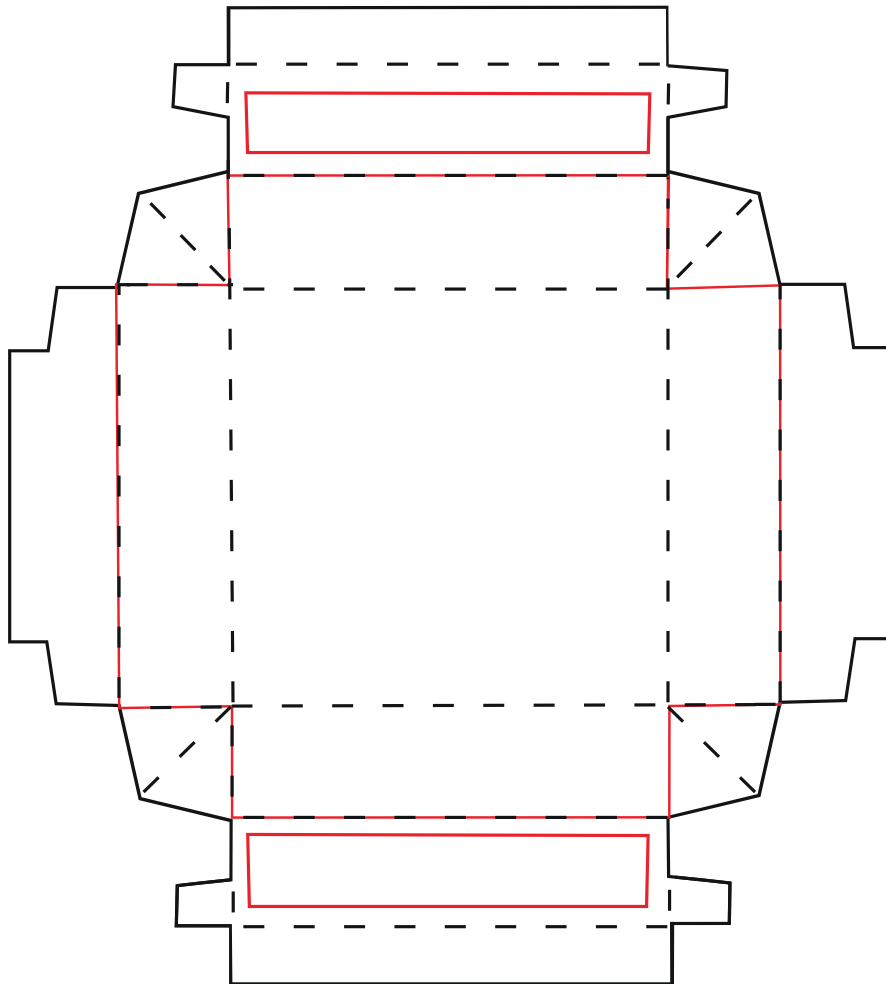

WOVEN CUFF TAG

Artwork Layout

NOTE: ART SHOWN AT 100%

Tag Size: 0.77"W x 1.96"H

Folded at: 0.98"

NOTE: ALL COLORS ARE CLOSEST MATCH

Artwork must be above or below bleed line

— — — — — BLACK DOTTED LINE MARKS FOLD LINE

----- RED DOTTED LINE MARKS BLEED LINE

HANG TAG

Artwork Layout

NOTE: ART SHOWN AT 100%
Final Dimensions: 2.5" W X 6" H

----- Hole punch margin area
- - - - Gray line marks Fold lines
300gsm weight

WRAP TAG

Artwork Layout

NOTE: ART SHOWN AT 75%

— — — BLACK DOTTED LINE MARKS FOLD LINE

SOCK BOX - TOP

Artwork Layout

NOTE: ART SHOWN AT 50%

--- BLACK DOTTED LINE MARKS FOLD LINE
— SOLID RED LINE MARKS BLEED LINE

SOCK BOX BOTTOM

Artwork Layout

NOTE: ART SHOWN AT 50%

— — BLACK DOTTED LINE MARKS FOLD LINE
— — SOLID RED LINE MARKS BLEED LINE