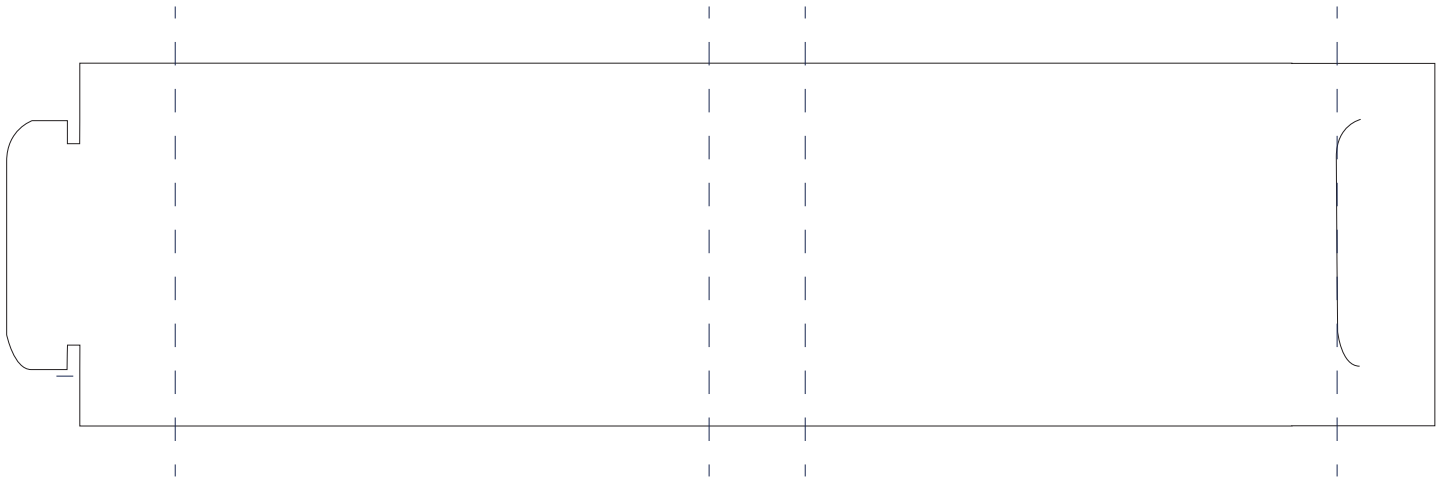

WOVEN CUFF TAG

Artwork Layout

NOTE: ART SHOWN AT 100%

Tag Size: 0.77"W x 1.96"H

Folded at: 0.98"

NOTE: ALL COLORS ARE CLOSEST MATCH

Artwork must be above or below bleed line

— — — — — BLACK DOTTED LINE MARKS FOLD LINE

----- RED DOTTED LINE MARKS BLEED LINE

HANG TAG

Artwork Layout

NOTE: ART SHOWN AT 100%
Final Dimensions: 2.5" W X 6" H

----- Hole punch margin area
- - - - Gray line marks Fold lines
300gsm weight

WRAP TAG

Artwork Layout

NOTE: ART SHOWN AT 75%

— — — BLACK DOTTED LINE MARKS FOLD LINE

SOCK BOX - TOP

Artwork Layout

NOTE: ART SHOWN AT 50%

--- BLACK DOTTED LINE MARKS FOLD LINE
— SOLID RED LINE MARKS BLEED LINE

SOCK BOX BOTTOM

Artwork Layout

NOTE: ART SHOWN AT 50%

— — BLACK DOTTED LINE MARKS FOLD LINE
— — SOLID RED LINE MARKS BLEED LINE