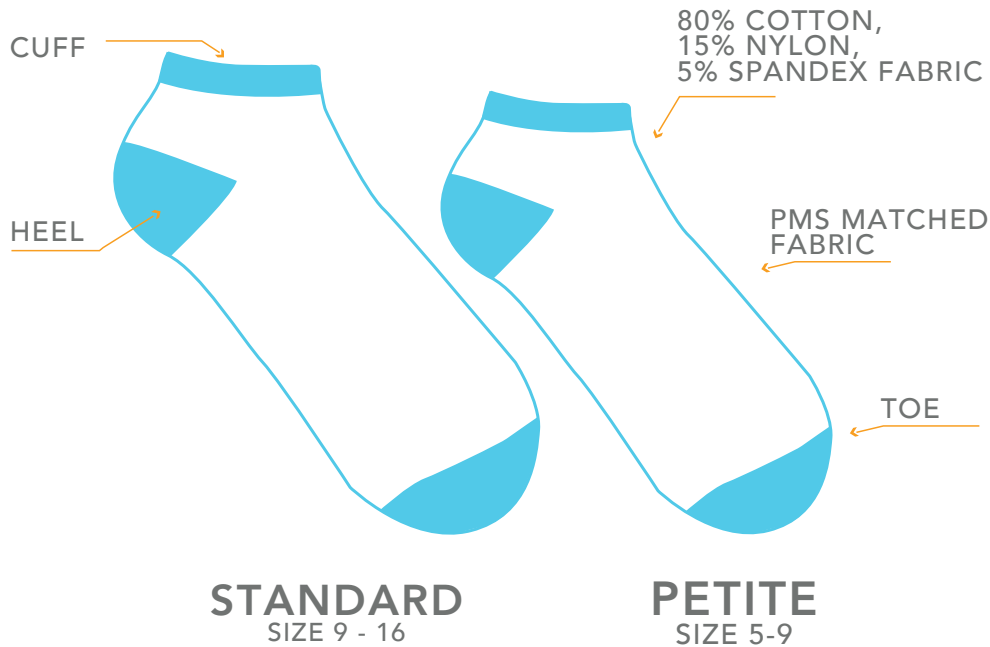

## PREMIUM ADD ONS

Add Full Color  
Hang Tag

Add Woven Tag

DELIVERED IN 30 DAYS

# ANKLE SOCKS