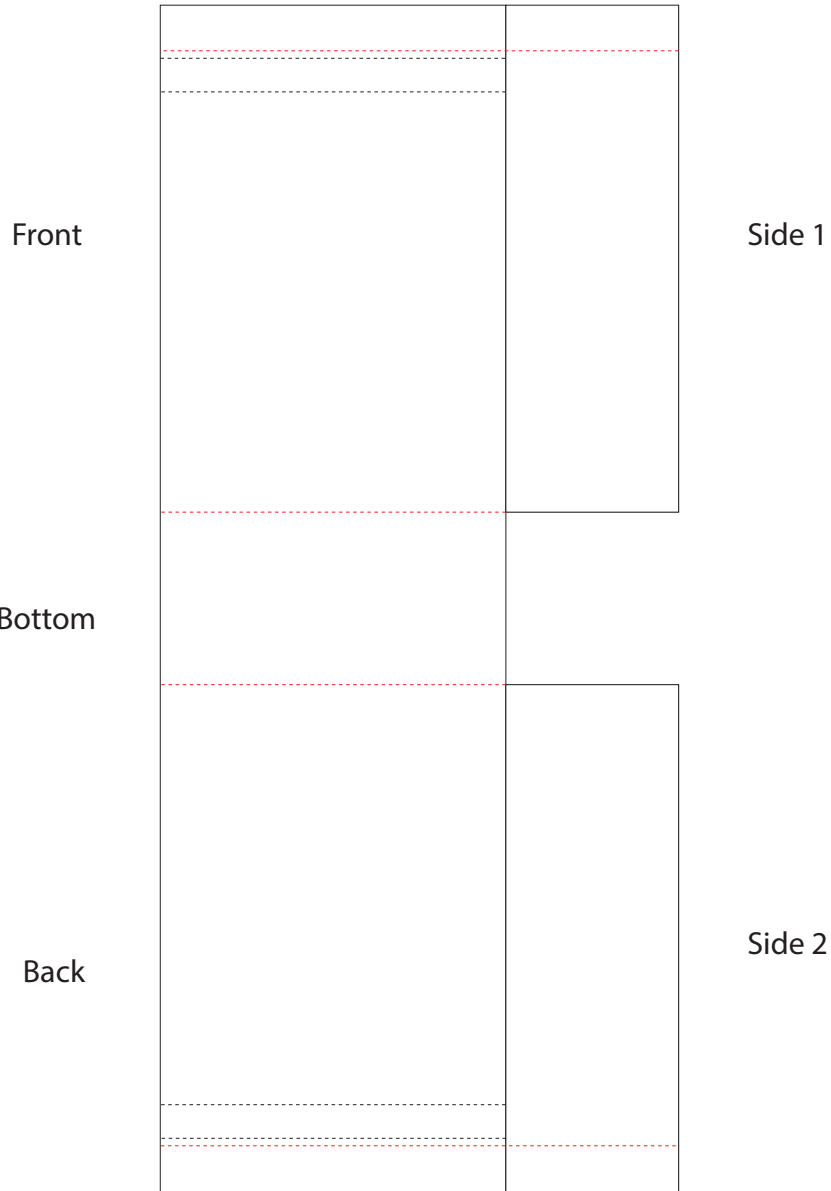

Artwork Layout

NOTE: ART SHOWN AT 20%
Final Dimensions: 9" W X 12" H X 4.5"

..... BLACK DOTTED LINE MARKS SEW LINE

Front

Back

Side 1

Side 2

Bottom

WANT TO MAKE SURE YOUR DESIGN IS
PRODUCEABLE? LET OUR DESIGN GURU'S
CREATE CUSTOM PRODUCTS FOR YOU

Free of Charge

Flat Artwork Layout

NOTE: ART SHOWN AT 20%

..... BLACK DOTTED LINE MARKS SEW LINE

..... RED DOTTED LINE MARKS FOLD LINE