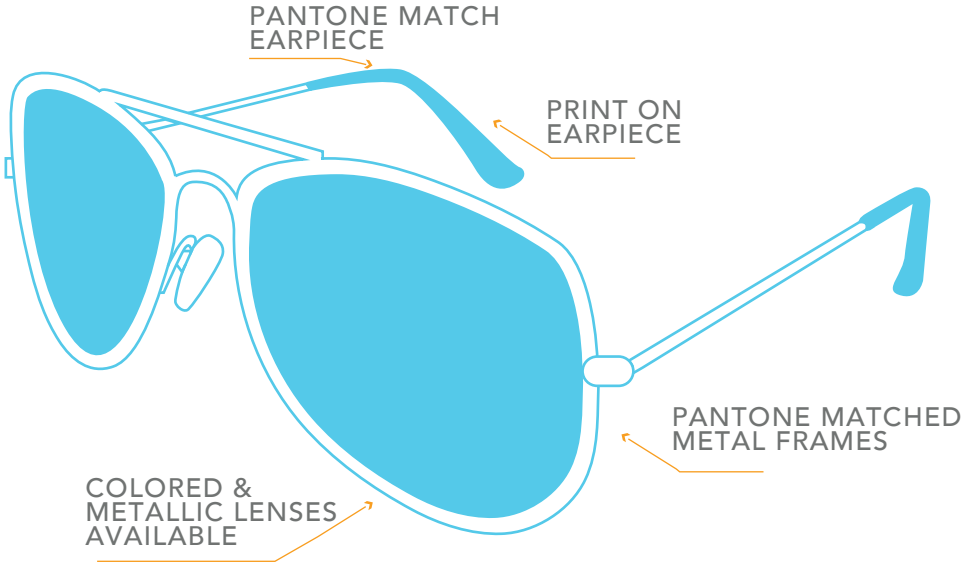

AVIATORS

DELIVERY
TIME

MINIMUM
ORDER

STARTING
PRICE

PANTONE
MATCHED

PREMIUM ADD ONS

Change Lens Color

Add Pantone
Matched Earpiece

Print on Earpiece

Add Full Color Pouch

DELIVERED IN 30 DAYS

AVIATORS

BASE PRICE (R)

QTY	500	1000	2500	5000	10000
Aviators	4.62	4.35	4.07	3.92	3.77

Base price includes: Pantone matched metal frame with Pantone matched, one color imprint electroplated on the lens, black earpiece and individual packaging.

ADD ONS (R)

QTY	500	1000	2500	5000	10000
PANTONE MATCH EARPIECE	0.58	0.52	0.47	0.43	0.40
PRINT ON EARPIECE	0.37	0.33	0.30	0.25	0.22
CHANGE LENS COLOR	0.25	0.20	0.17	0.17	0.13
METALLIC LENSES	0.33	0.30	0.30	0.27	0.27
SCREENPRINTED POUCHES	1.57	0.92	0.83	0.77	0.72
FULL COLOR, FULL BLEED POUCHES	3.33	1.75	1.42	1.18	1.07