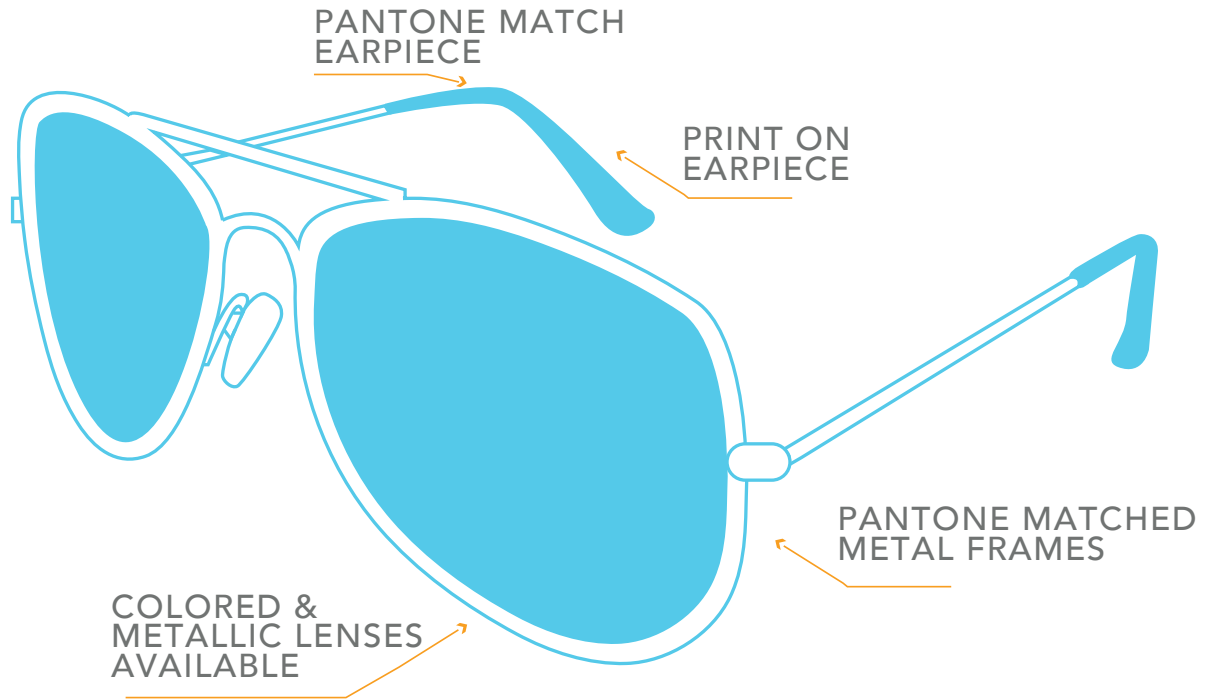

AVIATORS

DELIVERY
TIME

MINIMUM
ORDER

PANTONE
MATCHED

PREMIUM ADD ONS

Change Lens Color

Add Pantone
Matched Earpiece

Screenprint
on Earpiece

Add Full Color Pouch

DELIVERED IN 30 DAYS

AVIATORS

BASE PRICE (R)

| QTY | 250 | 500 | 1000 | 2500 | 5000 | 10000 |
|-----------------|-------------|-------------|-------------|-------------|-------------|-------------|
| Aviators | 8.58 | 4.62 | 4.35 | 4.07 | 3.92 | 3.77 |

Base price includes: Pantone matched metal frame with Pantone matched, one color imprint electroplated on the lens, and individual packaging.

ADD ONS (R)

| QTY | 250 | 500 | 1000 | 2500 | 5000 | 10000 |
|---|-------------|-------------|-------------|-------------|-------------|-------------|
| PANTONE MATCH EARPIECE | 1.08 | 0.58 | 0.52 | 0.47 | 0.43 | 0.40 |
| PRINT ON EARPIECE | 0.73 | 0.37 | 0.33 | 0.30 | 0.25 | 0.22 |
| CHANGE LENS COLOR | 0.50 | 0.25 | 0.20 | 0.17 | 0.17 | 0.13 |
| METALLIC LENSES | 0.67 | 0.33 | 0.30 | 0.30 | 0.27 | 0.27 |
| ADD SCREENPRINT POUCH | 2.97 | 1.57 | 0.92 | 0.83 | 0.77 | 0.72 |
| ADD FULL-COLOR, FULL BLEED POUCH | 6.49 | 3.33 | 1.75 | 1.42 | 1.18 | 1.07 |