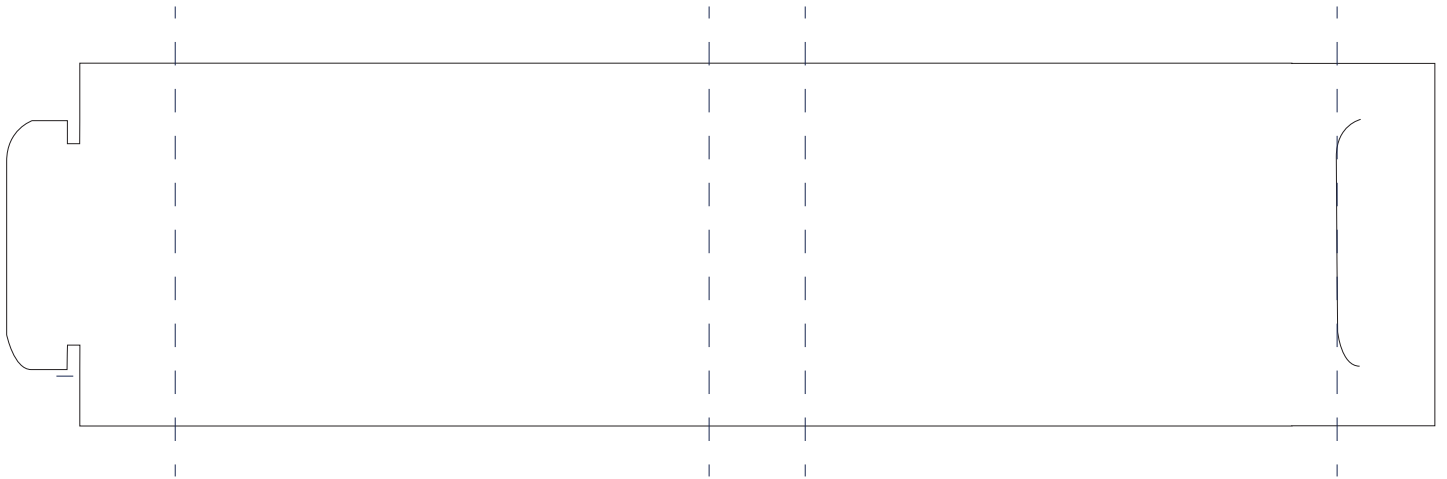

----- RED DOTTED LINE MARKS BLEED LINE

## Artwork Layout

NOTE: ART SHOWN AT 100%  
Final Dimensions: 2.5" W X 6" H

----- Hole punch margin area  
- - - - Gray line marks Fold lines  
300gsm weight

## Artwork Layout

NOTE: ART SHOWN AT 75%

— — — BLACK DOTTED LINE MARKS FOLD LINE