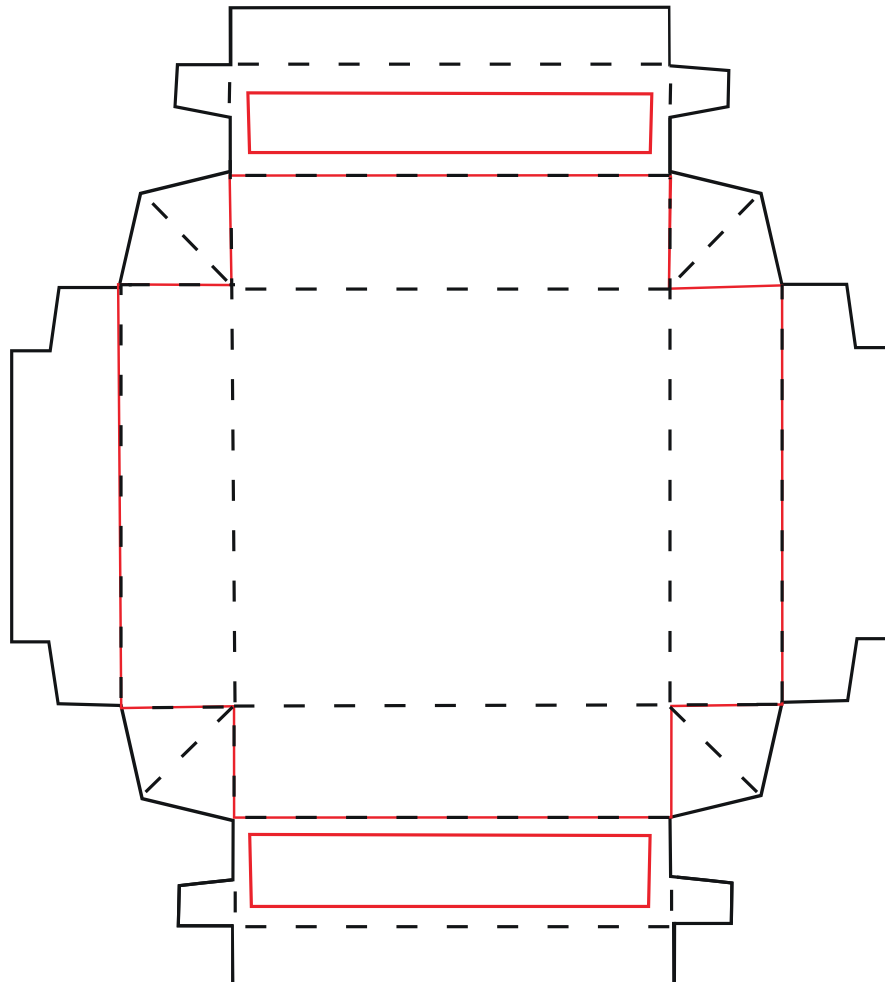

## Artwork Layout

NOTE: ART SHOWN AT 100%

Tag Size: 0.77"W x 1.96"H

Folded at: 0.98"

**NOTE: ALL COLORS ARE CLOSEST MATCH**

Artwork must be above or below bleed line

— — — — — BLACK DOTTED LINE MARKS FOLD LINE

## Artwork Layout

NOTE: ART SHOWN AT 100%  
Final Dimensions: 2.5" W X 6" H

----- Hole punch margin area  
- - - - Gray line marks Fold lines  
300gsm weight

## Artwork Layout

NOTE: ART SHOWN AT 75%

— — — BLACK DOTTED LINE MARKS FOLD LINE

## Artwork Layout

NOTE: ART SHOWN AT 50%

- - BLACK DOTTED LINE MARKS FOLD LINE
- SOLID RED LINE MARKS BLEED LINE