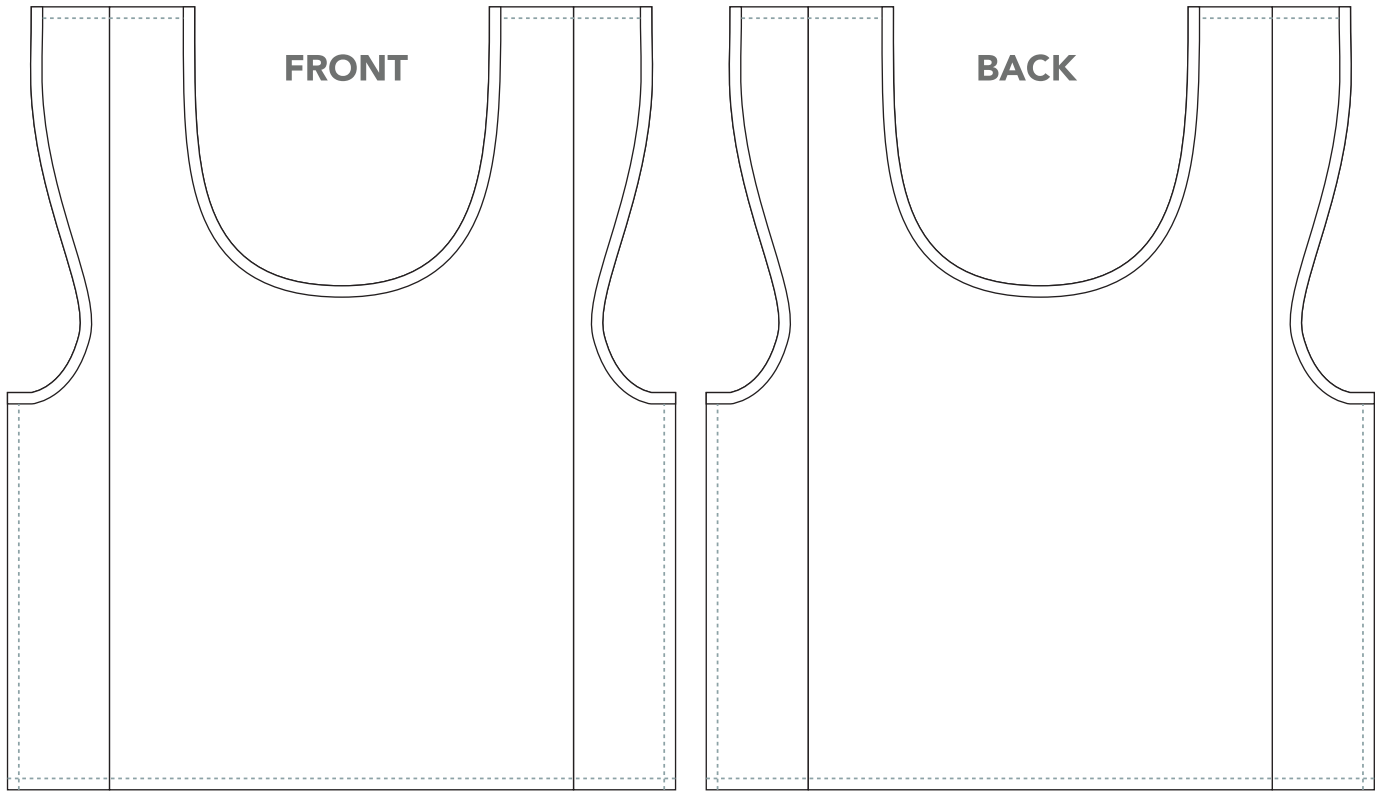

POP! PACK

Flat Artwork Layout

NOTE: ART SHOWN AT 15%

Final Dimensions: 25.5" H X 15.5" W X 6" D

----- BLEED LINE

Pouch Artwork Layout

NOTE: ART SHOWN AT 30%

HANG TAG

Artwork Layout

NOTE: ART SHOWN AT 100%

TAG DIMENSIONS
IN: 1.57" W x 2.55" H
CM: 4 W x 6.5 H
300 gsm cardstock

FRONT

BACK

NOTE: Black line is the tag's edge. Please extend art to red line if the artwork bleeds over the edge.

Hole punch placement may be anywhere within the dotted line and will vary from tag to tag.