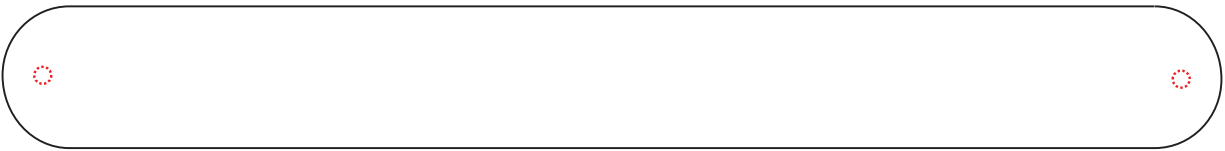

SLAP BRACELET

Artwork Layout

NOTE: ART SHOWN AT 60%

SMALL DIMENSIONS

IN: 8.46" L x 0.98" W

CM: 21.5 L x 2.5 W

LARGE DIMENSIONS

IN: 9.05" L x 0.98" W

CM: 23 L x 2.5 W

*RED circles cannot be
screenprinted over.

SMALL

LARGE