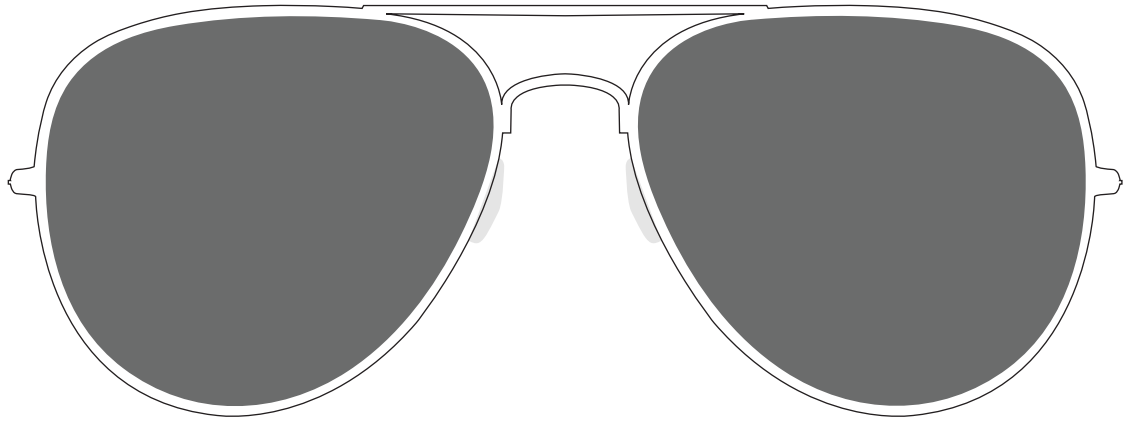

AVIATOR SUNGLASSES

Artwork Layout

NOTE: ART SHOWN AT 100%

OUTER RIGHT ARMS

OUTER LEFT ARMS

INNER LEFT ARMS

INNER RIGHT ARMS