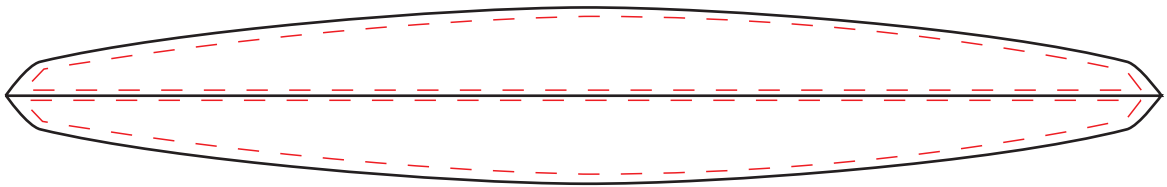

WARRIOR WRAP

Artwork Layout

NOTE: ART SHOWN AT 18%

DIMENSIONS
IN: 33.46"W x 2.55"H
CM: 85 W x 6.5 H

— — RED line is the bleed line

FRONT:

BACK: