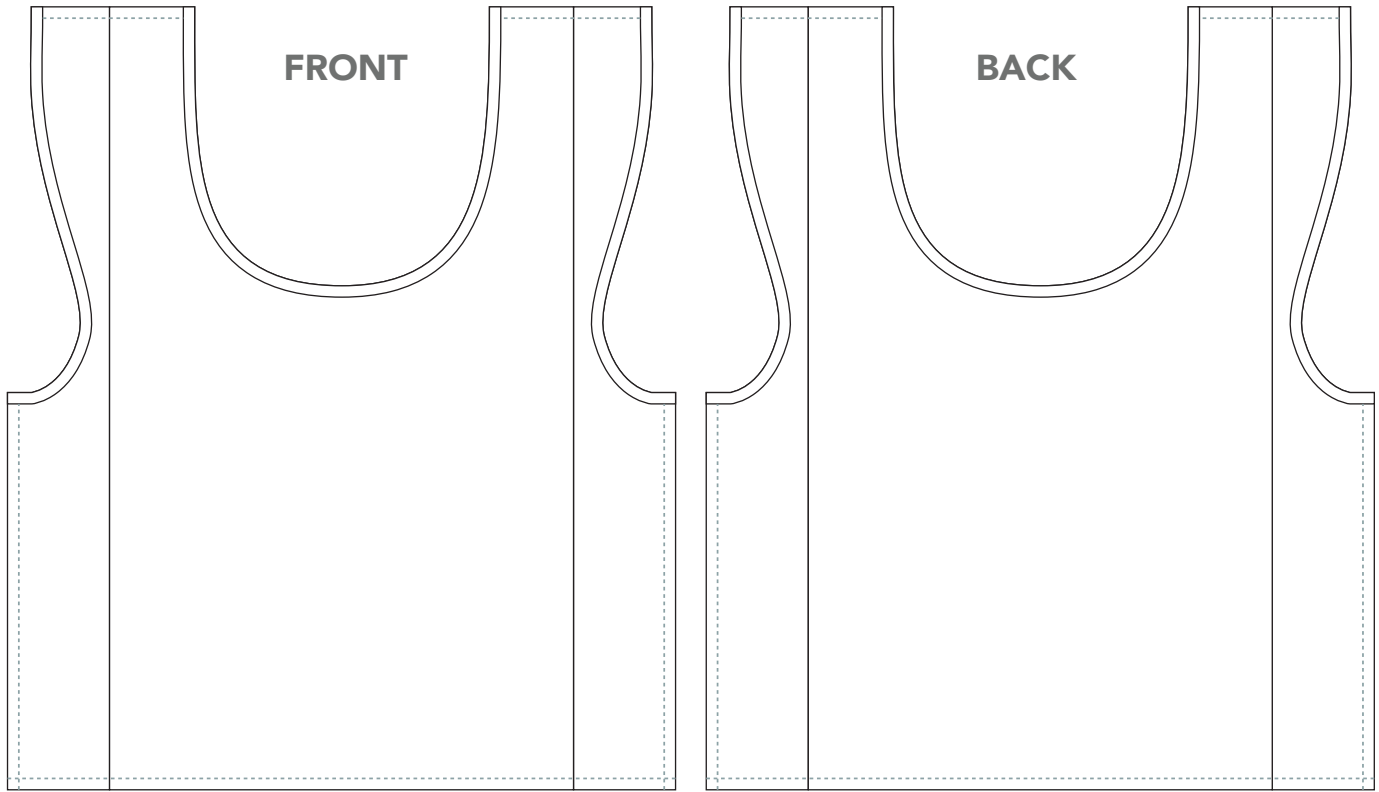

## Flat Artwork Layout

NOTE: ART SHOWN AT 15%

----- BLEED LINE

## Pouch Artwork Layout

NOTE: ART SHOWN AT 30%

WANT TO MAKE SURE YOUR DESIGN IS  
PRODUCEABLE? LET OUR DESIGN GURU'S  
CREATE CUSTOM PRODUCTS FOR YOU

*Free of Charge*