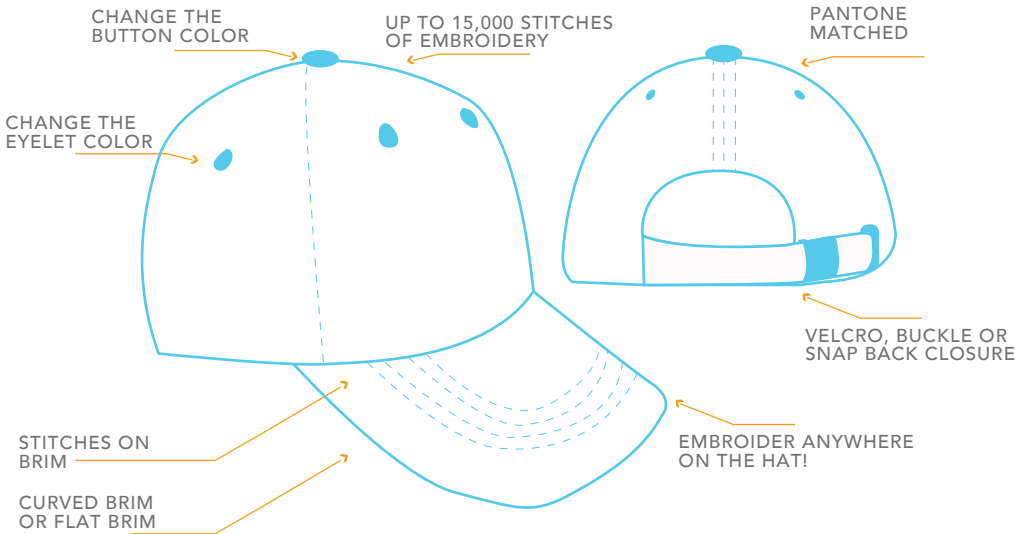

BASEBALL HATS

BASE PRICE (R)

QTY	500	1000	2500	5000	10000
Unstructured	7.10	6.75	6.18	5.80	5.65
Structured	7.25	6.81	6.25	5.85	5.73
Foam Trucker	7.18	6.87	6.35	6.08	5.93

Unstructured Hat Base Price includes: Pantone matched unstructured hat with six panels, curved brim, velcro closure 15,000 stitches of embroidery and bulk packaging.

Structured Hat Base Price includes: Pantone matched structured hat with five or six panels, curved brim, velcro closure, 15,000 stitches of embroidery and bulk packaging.

Foam Trucker Hat Base Price includes: Full color full bleed dye sublimated trucker hat with curved brim, stock mesh back, stock snap back closure and bulk packaging.

ADD ONS (R)

QTY	500	1000	2500	5000	10000
ADD 1,000 STITCHES OF EMBROIDERY	0.17	0.17	0.13	0.10	0.08
BUCKLE BACK CLOSURE	0.75	0.67	0.50	0.42	0.32
SNAP BACK CLOSURE (STOCK)	0.59	0.42	0.33	0.25	0.17
FULL COLOR HANG TAG (3CM X 5CM)	0.83	0.67	0.58	0.42	0.28
SEW-IN TAG (30MM X 30MM)	0.42	0.33	0.33	0.25	0.17

Delivered within: 35 working days

Rush Delivery: 30 working days + 10% total order cost (when available)

Packaging Specs: 50 pieces/carton. 1 carton = avg. 10lbs

Preproduction sample: $250 (V) + 20 working days

FOB: 19123

ASK HOW YOU CAN SAVE MORE WITH SEA SHIPPING