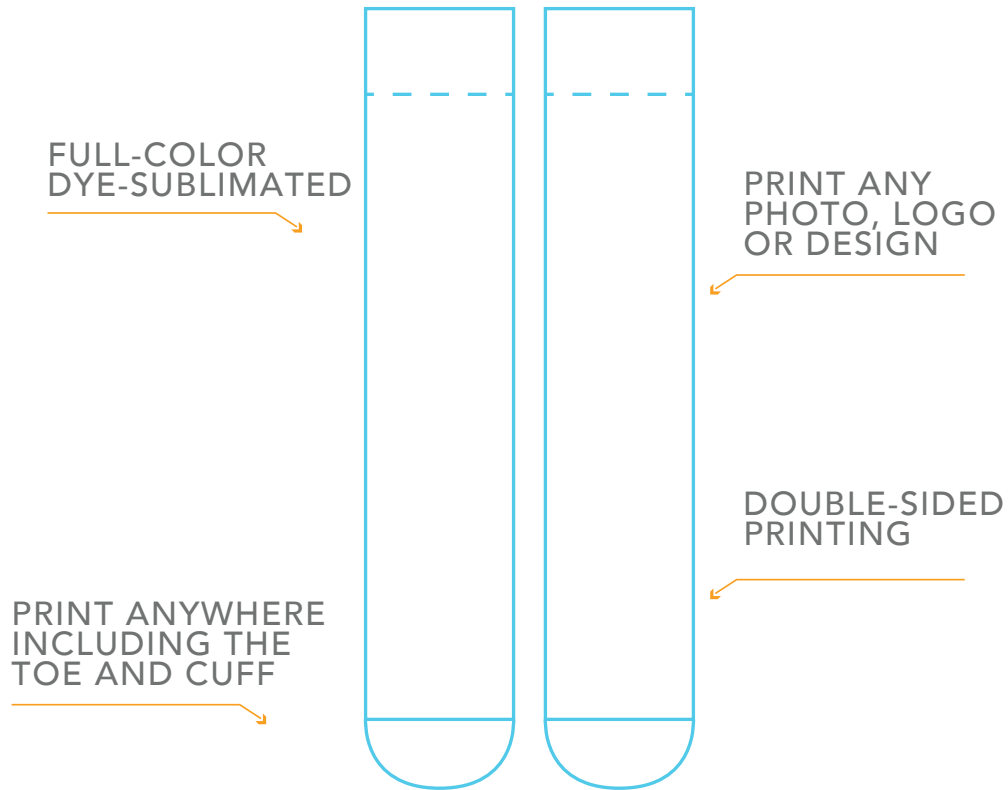

## PREMIUM ADD-ONS

Full-Color  
Wrap Tag

Full-Color  
Hang Tag

Full-Color  
Sock Box

DELIVERED IN 30 DAYS

# FULL-COLOR SOCKS

## BASE PRICE (R)

QTY	250	500	1000	2500	5000	10000
<b>FULL-COLOR SOCK</b>	<b>11.63</b>	<b>6.25</b>	<b>4.85</b>	<b>3.92</b>	<b>3.63</b>	<b>3.45</b>

Base Price includes: A pair of dye-sublimated tube socks with double-sided, full-color printing.