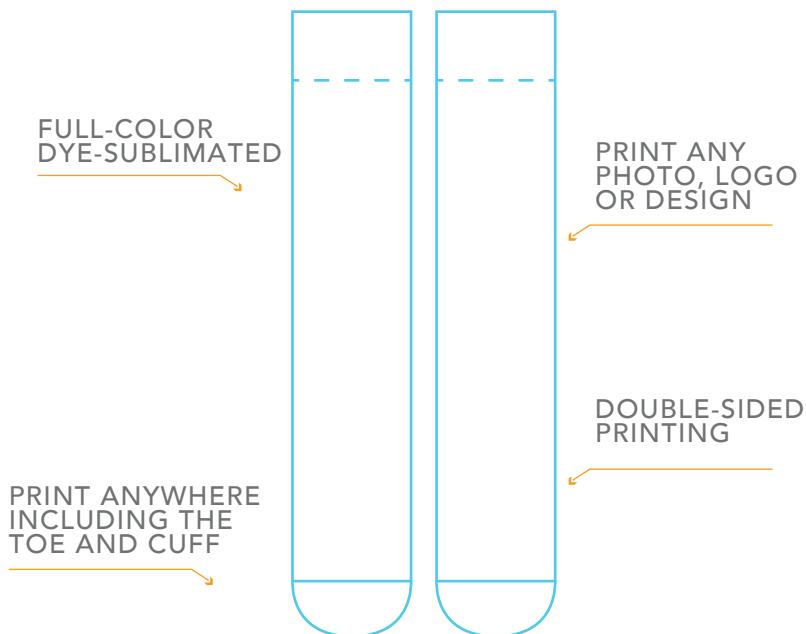

FULL-COLOR SOCKS

DELIVERY
TIME

MINIMUM
ORDER

STARTING
PRICE

PANTONE
MATCHED

PREMIUM ADD-ONS

Full-Color
Wrap Tag

Full-Color
Hang Tag

Full-Color
Sock Box

DELIVERED IN 30 DAYS

FULL-COLOR SOCKS

BASE PRICE (R)

QTY	500	1000	2500	5000	10000
FULL-COLOR SOCK	7.28	5.75	5.25	4.75	4.25

Base Price includes: A pair of dye-sublimated tube socks with double-sided, full-color printing.

ADD ONS (R)

QTY	500	1000	2500	5000	10000
FULL COLOR HANG TAG	1.08	0.75	0.58	0.42	0.37
FULL COLOR WRAP	1.42	1.08	0.92	0.75	0.67
FULL COLOR SINGLE SOCK BOX	2.92	2.75	2.58	2.50	2.42
FULL COLOR TWO SOCK BOX	4.58	2.33	1.83	1.67	1.50
WOVEN TAG	1.00	0.74	0.67	0.58	0.58

Preproduction sample: \$350 (V) + 20 working days

FOB Philadelphia 19123