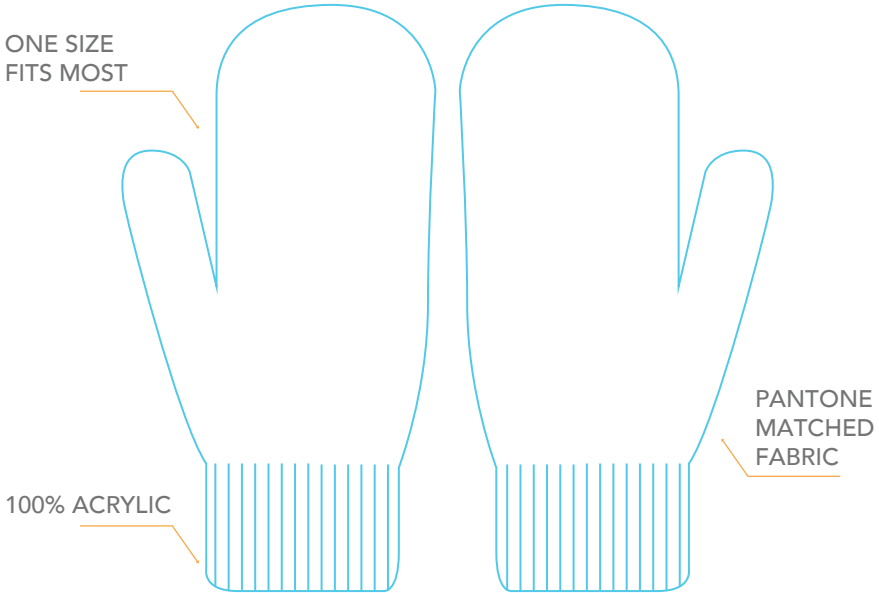

MITTENS

BASE PRICE (R)

QTY	500	1000	2500	5000	10000
MITTENS	4.28	4.07	3.82	3.30	3.08

Base Price Includes: One size fits most Pantone matched mitten with a 1-color imprint and bulk packaging.

ADD-ONS (R)

QTY	500	1000	2500	5000	10000
ADD PRINT COLOR/LOCATION	0.53	0.50	0.45	0.40	0.37
JACQUARD DESIGN	0.58	0.58	0.33	0.25	0.25
FULL COLOR IMPRINT	1.42	1.13	0.83	0.70	0.58
SEW-ON TAG	0.42	0.33	0.30	0.25	0.25

Delivered within: 28 working days

Rush Delivery: 23 working days + 10% of total order cost (when available)

Standard Packaging: 500 pcs/carton. 1 carton = 45 lbs

Preproduction sample: $200 (V) + 20 working days

FOB: 19123

ASK HOW YOU CAN SAVE 15% WITH SEA SHIPPING