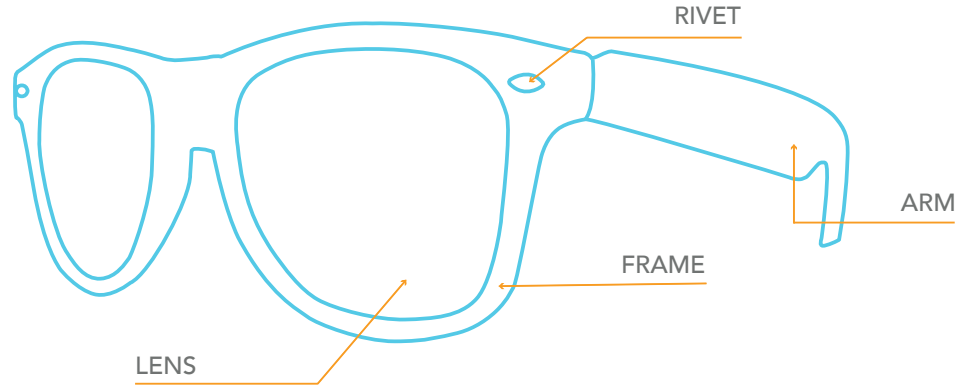

Full Color Printing

Step & Repeat Pattern

Electroplated Lenses

Lens Printing

Custom Pouches

DELIVERED IN 22 DAYS

SUNGLASSES

BASE PRICE (R)

QTY	250	500	1000	2500	5000	10000
SUNGLASSES	5.49	3.07	2.87	2.73	2.47	2.33

Base price includes: PMS matched frames, multi color imprint on both temples, UV400 lenses, metal hinges and individual polybag.