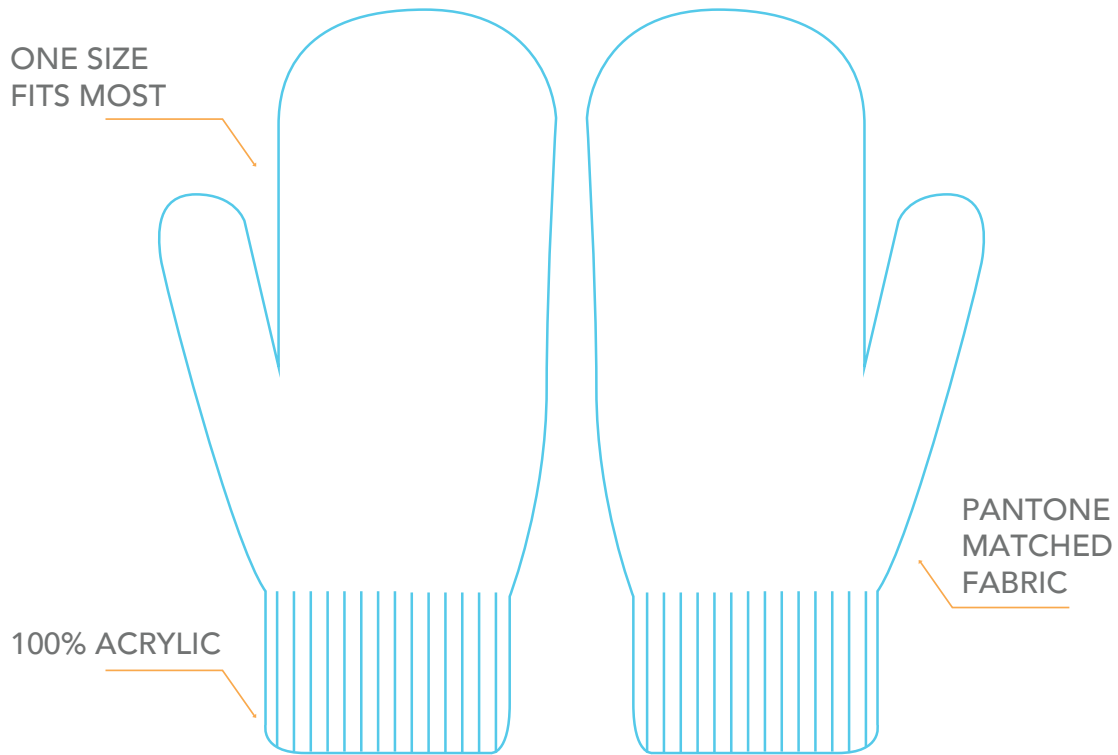

MITTENS

BASE PRICE (R)

QTY	250	500	1000	2500	5000	10000
MITTENS	6.06	3.89	3.41	3.32	3.13	2.89

Base Price Includes: One size fits most Pantone matched mitten with a 1-color imprint and bulk packaging.

ADD-ONS (R)

QTY	250	500	1000	2500	5000	10000
ADD PRINT COLOR/LOCATION	0.92	0.53	0.50	0.45	0.40	0.37
JACQUARD DESIGN	0.92	0.58	0.58	0.33	0.25	0.25
FULL COLOR IMPRINT	2.25	1.42	1.13	0.83	0.70	0.58
CUSTOM SEW-ON TAG	2.02	1.37	1.22	0.95	0.72	0.63

Stock Delivered within: 20 working days

Rush Delivery: 17 working days + 10% of total order cost (when available)

PMS Matched Delivered within: 28 working days

Rush Delivery: 23 working days + 10% of total order cost (when available)

Standard Packaging: 600 pcs/carton. 1 carton = 57 lbs

Preproduction sample: $200 (V) + 20 working days

FOB: 19123