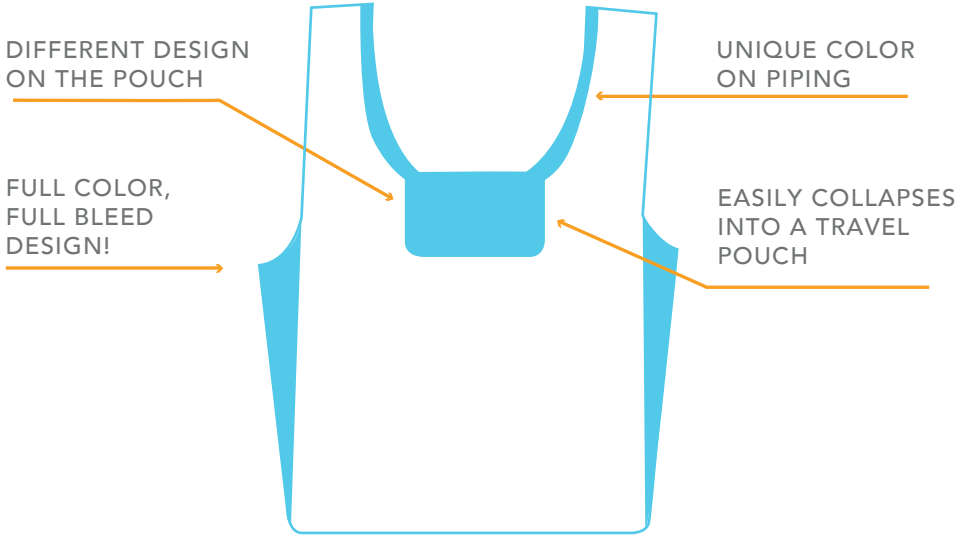

POP! PACK COLLAPSIBLE BAG

DELIVERY
TIME

MINIMUM
ORDER

STARTING
PRICE

PANTONE
MATCHED

PREMIUM ADD ONS

Add Custom
Hang Tag

Add PMS Matched
Piping

Add Custom
Woven Tag

DELIVERED IN 25 DAYS

POP! PACK COLLAPSIBLE BAG

BASE PRICE (R)

QTY	500	1000	2500	5000	10000
Pop! Pack	6.18	5.67	5.10	4.83	4.70

Base Price includes:

- 26x16x6" collapsible bag made of 100% ripstop nylon.
- Pop! Pack has a custom full color full bleed imprint with the same design on front and back of bag.
- Pop! Pack has a custom full color full bleed imprint with the same design on both gussets.
- Pop! Pack comes folded into a custom full color full bleed sewn-in pouch with same design on front and back of pouch.
- Pop! Pack has a "Pop! Pack" woven tag on the pouch and comes in bulk packaging.