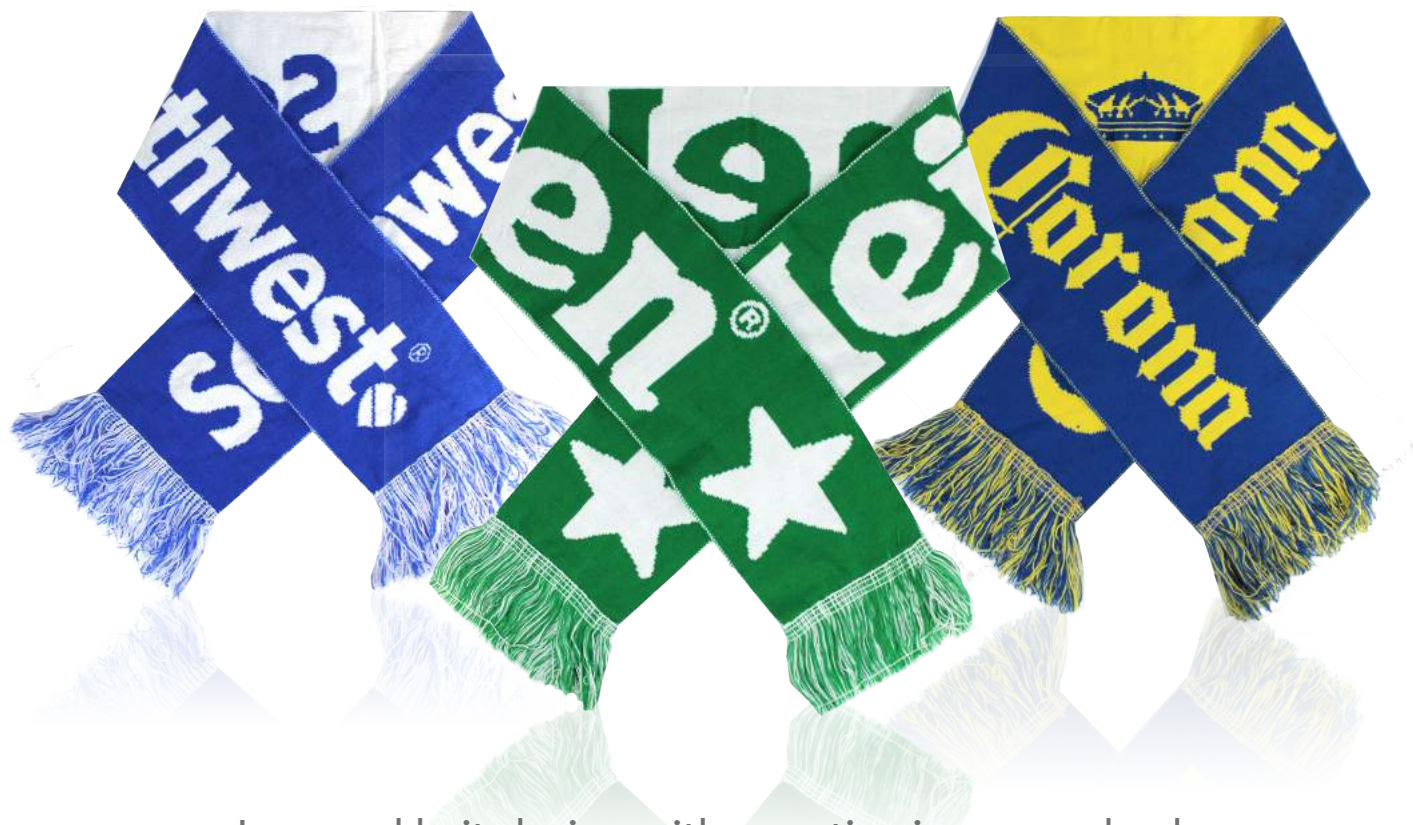

# PANTONE MATCHED STADIUM SCARVES

PRICES STARTING AT \$10.42

Jacquard knit design with negative image on back  
Scarf measures **55" L X 6.7" W**

## FEATURED ADD-ONS:

ADD FRINGE

ADD EMBROIDERY

ADD CUSTOM  
HANG TAG

**FREE** SET UP • **FREE** VIRTUAL MOCK-UPS • **FREE** PANTONE MATCHING  
Minimum order of 500 • Delivers within 30 working days • Inquire for pricing