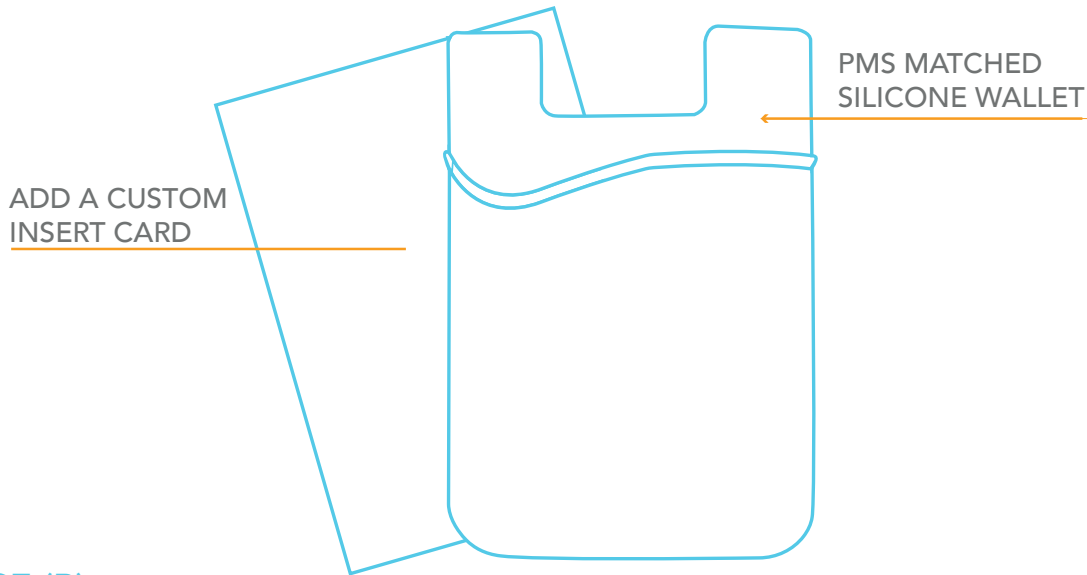

Insert Card

Two-Tone

Full Color Printing

PRODUCTION TIME 15 DAYS

STICKY WALLETS

Pantone match the **Entire Wallet**,
Including the Imprint!

BASE PRICE (R)

QTY	250	500	1000	2500	5000	10000
STICKY WALLET	3.09	1.71	1.43	1.19	1.02	0.95

Base price includes: PMS matched silicone wallet with a 1 color PMS matched imprint, adhesive backing and bulk packaging.

ADD-ONS (R)

QTY	250	500	1000	2500	5000	10000
ADD COLOR / LOCATION	0.61	0.35	0.26	0.26	0.21	0.21
METALLIC PRINTING	0.31	0.17	0.17	0.14	0.14	0.10
FULL COLOR FULL BLEED PRINT	N/A	N/A	1.30	1.20	1.04	0.87
COMBO STAND	0.56	0.33	0.32	0.28	0.35	0.46
CUSTOM INSERT CARD	0.75	0.43	0.26	0.21	0.19	0.17
GLOSSY FINISH	0.61	0.10	0.10	0.10	0.09	0.05
2-TONE WALLET	N/A	N/A	0.78	0.61	0.52	0.49