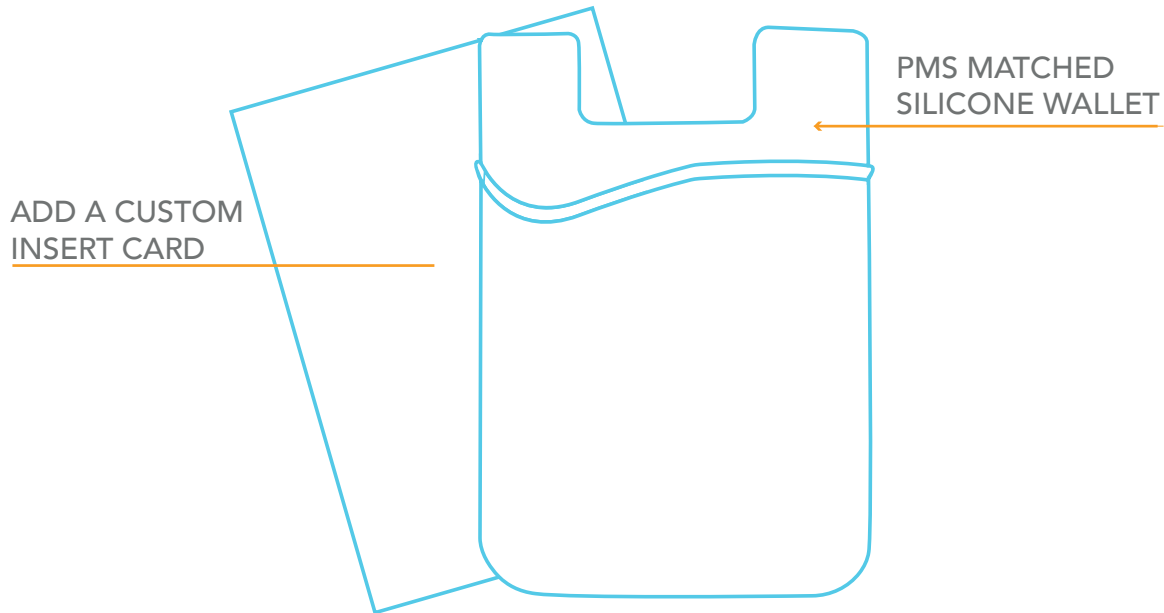

STICKY WALLETS

**DELIVERY
TIME**

**MINIMUM
ORDER**

**PANTONE
MATCHED**

PREMIUM ADD-ONS

**Add Color /
Location**

Two-Tone

Insert Card

**Full Color Full
Bleed Printing**

DELIVERED IN 20 DAYS

STICKY WALLETS

Pantone match the **Entire Wallet**,
Including the Imprint!

BASE PRICE (R)

QTY	250	500	1000	2500	5000	10000
STICKY WALLET	2.98	1.65	1.38	1.15	0.98	0.92

Full-Color Preproduction Sample: \$200 (V) +12 working days

FOB: 19123