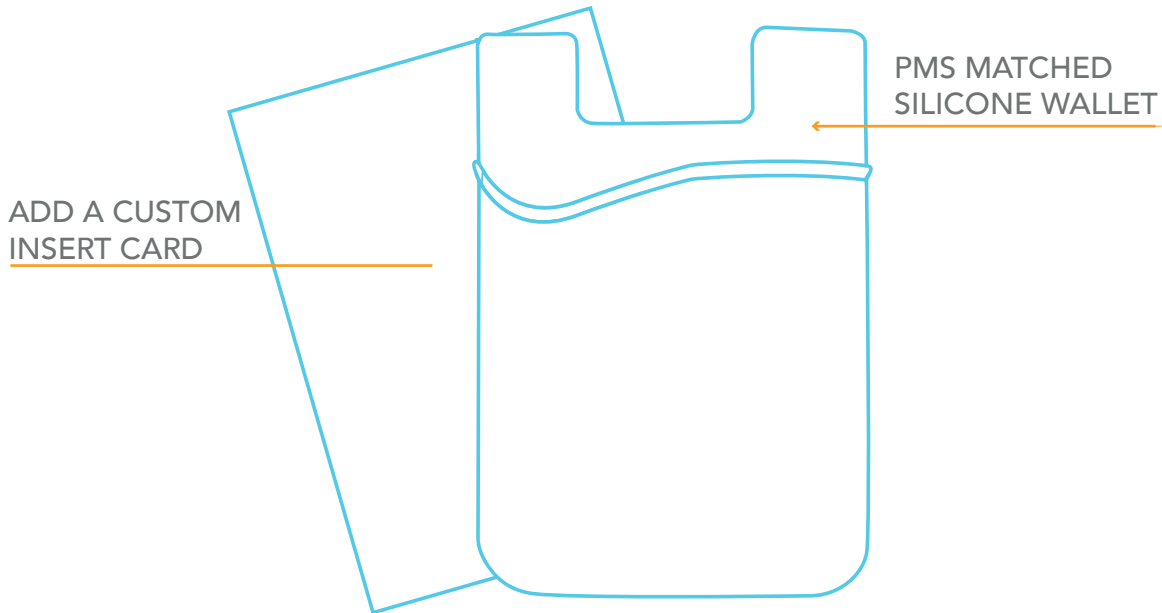

## PREMIUM ADD-ONS

**Add Color /  
Location**

**Two-Tone**

**Insert Card**

**Full Color Full  
Bleed Printing**

**DELIVERED IN 20 DAYS**

# STICKY WALLETS

Pantone match the **Entire Wallet**,  
Including the Imprint!