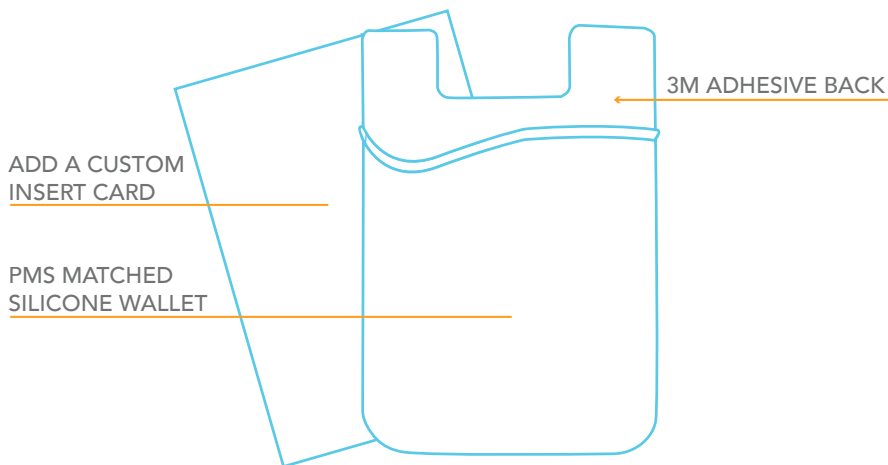

PREMIUM ADD-ONS

Add Color /
Location

Insert Card

Two-Tone

Full Color Full
Bleed Printing

DELIVERED IN 20 DAYS

STICKY WALLETS

Pantone match the **Entire Wallet**,
Including the Imprint!

BASE PRICE (R)

QTY	500	1000	2500	5000	10000
STICKY WALLET	1.65	1.38	1.15	0.98	0.92

Base price includes: PMS matched silicone wallet with a 1 color PMS matched imprint, 3M adhesive backing and bulk packaging.