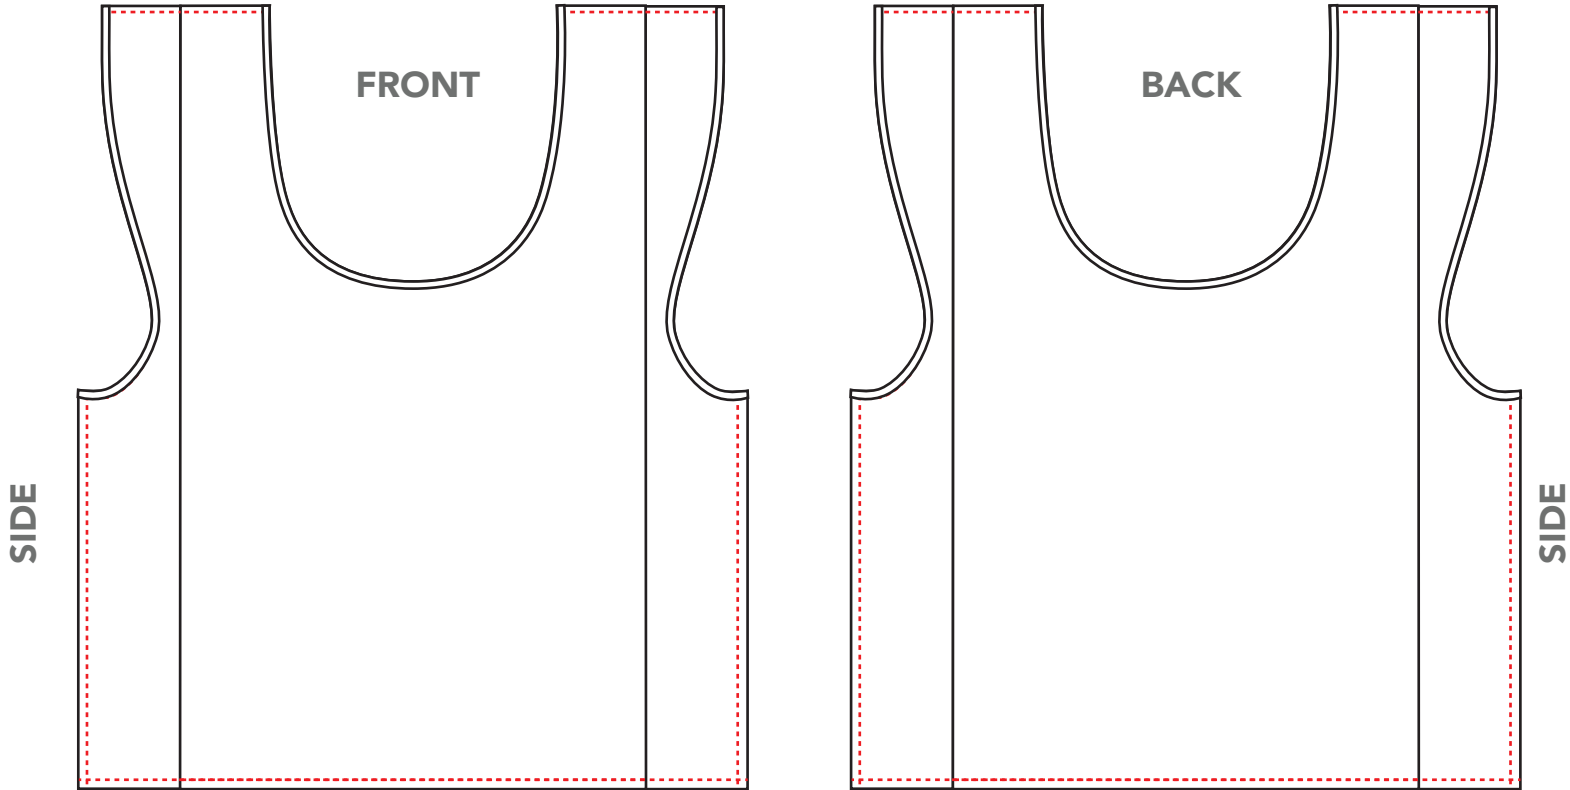

NOTE: Art shown at 15% of actual size.

----- BLEED

## POUCH FINAL PRODUCT VIEW

FRONT

BACK

NOTE: Front and back final views at 40% of actual size.