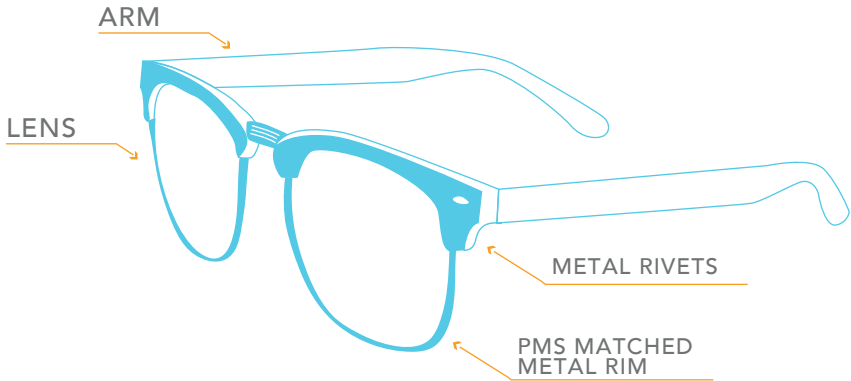

PMS Matched Metal Rim

Two Tone

Full-Color Printing

Electroplated Lenses

Dipped Arms

DELIVERED IN 30 DAYS

CLUBMAN SUNGLASSES

BASE PRICE (R)

QTY	500	1000	2500	5000	10000
CLUBMAN SUNGLASSES	5.25	4.75	4.32	3.98	3.65

Base Price includes: Pantone matched frames, silver metal under lens, 3-color imprint on both temples, UV400 lenses, sturdy metal hinges and bulk packaging.