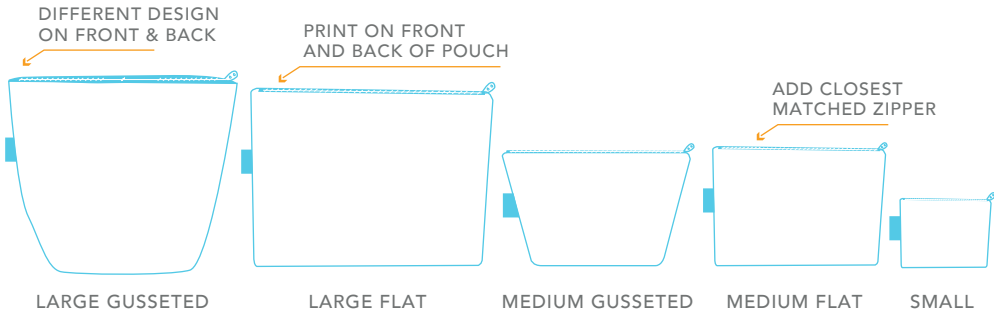

## PREMIUM ADD-ONS

Custom Woven  
Sewn - In Tag

Full-Color  
Hang Tag

Full-Color Card  
Inside of Bag

DELIVERED IN 30 DAYS

## BASE PRICE (R)

| QTY                  | 500  | 1000 | 2500 | 5000 | 10000 |
|----------------------|------|------|------|------|-------|
| SMALL FLAT POUCH     | 6.65 | 5.32 | 4.32 | 3.65 | 2.98  |
| MEDIUM FLAT POUCH    | 7.25 | 5.58 | 4.65 | 3.75 | 3.15  |
| MEDIUM GUSSET POUCH  | 7.58 | 5.82 | 4.82 | 3.98 | 3.32  |
| LARGE FLAT POUCH     | 9.58 | 7.14 | 6.15 | 5.15 | 4.32  |
| LARGE GUSSETED POUCH | 9.83 | 7.32 | 6.32 | 5.48 | 4.48  |

Base Price includes: Full-Color, full bleed, 300D Polyester pouch with stock zipper and "Pop! Pouch" sewn-in tag. This fully customizable cut-and-sew bag offers unlimited design options, including different designs on the front and back for no extra charge, and bulk packaging.