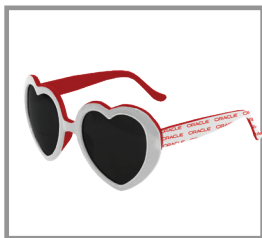

HEART SUNGLASSES

DELIVERY
TIME

MINIMUM
ORDER

PANTONE
MATCHED

PREMIUM ADD-ONS

Change Arm Color

Metallic Lenses

Full Color Printing

Step and Repeat
Pattern

Electroplated Lenses

Custom Pouches

DELIVERED IN 30 DAYS

HEART SUNGLASSES

BASE PRICE (R)

QTY	250	500	1000	2500	5000	10000
HEART SHAPED SUNGLASSES	5.83	3.40	3.17	2.98	2.67	2.50

Base price includes: PMS matched frames (Standard or Petite Frame), multi color imprint on both temples, UV400 lenses, metal hinges and individual polybag.

ADD-ONS (R)

QTY	250	500	1000	2500	5000	10000
CHANGE ARM COLOR	0.40	0.20	0.17	0.13	0.12	0.10
FULL BLEED "JUMBO" LOGO	0.67	0.33	0.30	0.25	0.20	0.17
STEP AND REPEAT LOGO	0.50	0.25	0.20	0.17	0.17	0.13
SINGLE COLOR SCREENPRINT ON INNER ARM	0.53	0.27	0.23	0.17	0.13	0.13
FULL COLOR PRINTING ON FRONT OF FRAME (N/A on petite)	N/A	N/A	0.58	0.50	0.50	0.42
FULL COLOR PRINTING ON OUTSIDE OF ARMS (N/A on petite)	N/A	N/A	0.58	0.50	0.50	0.42
2 TONE INSIDE/OUTSIDE FRAMES	1.17	0.58	0.50	0.42	0.42	0.37
MATTE FINISH	0.50	0.25	0.20	0.17	0.13	0.13
RUBBERIZED SOFT FINISH OR IRIDESCENT FINISH	0.83	0.42	0.33	0.30	0.27	0.20
ADD METALLIC LENSES	0.67	0.33	0.30	0.30	0.27	0.27
ELECTROPLATED LENS PRINTING	0.40	0.20	0.20	0.17	0.17	0.13
SCREENPRINTED POUCHES	2.97	1.57	0.92	0.83	0.77	0.72
FULL COLOR, FULL BLEED POUCHES	6.49	3.33	1.75	1.42	1.18	1.07