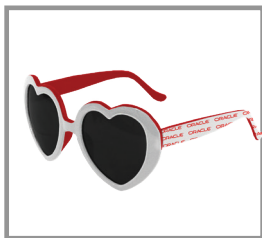

HEART SUNGLASSES

DELIVERY
TIME

MINIMUM
ORDER

PANTONE
MATCHED

PREMIUM ADD-ONS

Change Arm Color

Metallic Lenses

Full Color Printing

Step and Repeat
Pattern

Electroplated Lenses

Custom Pouches

DELIVERED IN 22 DAYS

HEART SUNGLASSES

BASE PRICE (R)

QTY	250	500	1000	2500	5000	10000
HEART SHAPED SUNGLASSES	5.83	3.40	3.17	2.98	2.67	2.50

Base price includes: PMS matched frames (Standard or Petite Frame), multi color imprint on both temples, UV400 lenses, metal hinges and individual polybag.

ADD-ONS (R)

QTY	250	500	1000	2500	5000	10000
CHANGE ARM COLOR	0.40	0.20	0.17	0.13	0.12	0.10
FULL BLEED "JUMBO" LOGO	0.67	0.33	0.30	0.25	0.20	0.17
STEP AND REPEAT LOGO	0.50	0.25	0.20	0.17	0.17	0.13
SINGLE COLOR SCREENPRINT ON INNER ARM	0.53	0.27	0.23	0.17	0.13	0.13
FULL COLOR PRINTING ON FRONT OF FRAME (N/A on petite)	N/A	N/A	0.58	0.50	0.50	0.42
FULL COLOR PRINTING ON OUTSIDE OF ARMS (N/A on petite)	N/A	N/A	0.58	0.50	0.50	0.42
2 TONE INSIDE/OUTSIDE FRAMES	1.17	0.58	0.50	0.42	0.42	0.37
MATTE FINISH	0.50	0.25	0.20	0.17	0.13	0.13
RUBBERIZED SOFT FINISH OR IRIDESCENT FINISH	0.83	0.42	0.33	0.30	0.27	0.20
ADD METALLIC LENSES	0.67	0.33	0.30	0.30	0.27	0.27
ELECTROPLATED LENS PRINTING	0.40	0.20	0.20	0.17	0.17	0.13
SCREENPRINTED POUCHES	2.97	1.57	0.92	0.83	0.77	0.72
FULL COLOR, FULL BLEED POUCHES	6.49	3.33	1.75	1.42	1.18	1.07