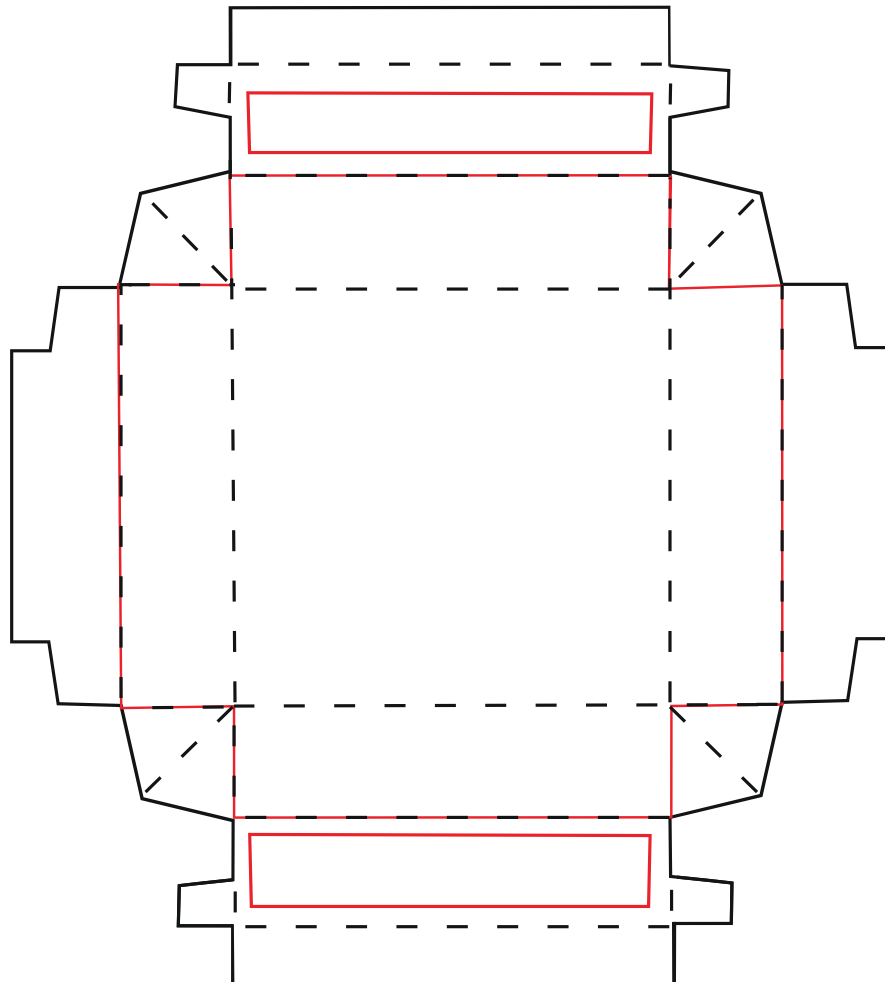

SOCK BOX - TOP

Artwork Layout

NOTE: ART SHOWN AT 50%

— — BLACK DOTTED LINE MARKS FOLD LINE
— — SOLID RED LINE MARKS BLEED LINE

SOCK BOX - BOTTOM

Artwork Layout

NOTE: ART SHOWN AT 50%

--- BLACK DOTTED LINE MARKS FOLD LINE
— — — SOLID RED LINE MARKS BLEED LINE