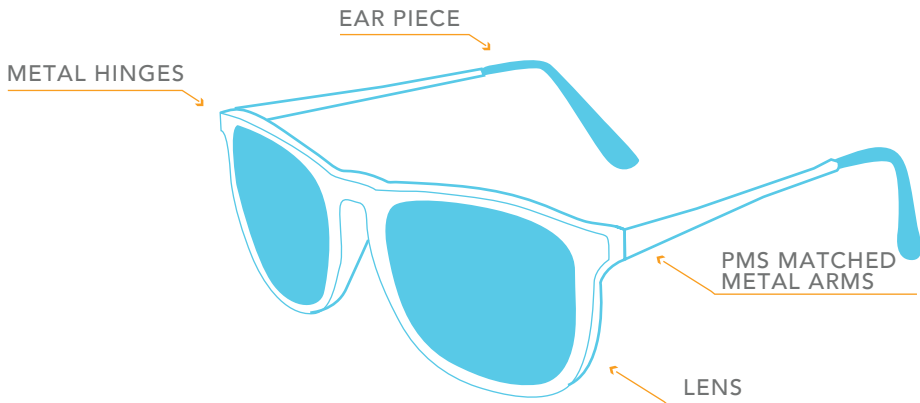

## PREMIUM ADD-ONS

Full-Color  
Pouches

Metallic  
Lenses

PMS Matched  
Metal Arms

Full-Color  
Printing

Electroplated  
Lenses

Ear Piece Printing

DELIVERED IN 30 DAYS

## BASE PRICE (R)

QTY	500	1000	2500	5000	10000
<b>BROOKLYN SUNGLASSES</b>	<b>4.48</b>	<b>4.15</b>	<b>3.65</b>	<b>3.42</b>	<b>3.20</b>

Base price includes: Pantone matched frames and arms, 1-color imprint on lens, black or white ear pieces, UV400 lenses, sturdy metal hinges and bulk packaging.