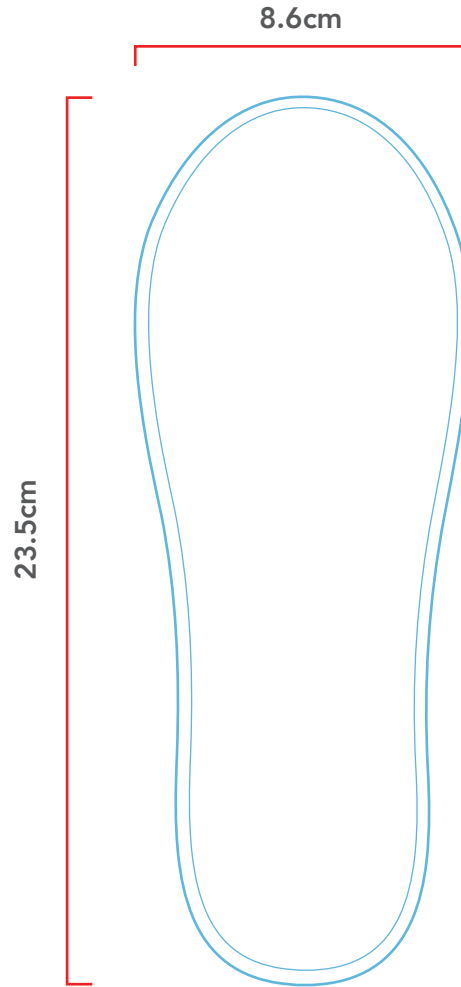

SOCK INSERT

Artwork Layout

NOTE: ART SHOWN AT 50%

Visible Printing Area

Individual Logo Placement will only be visible within red lines

FRONT