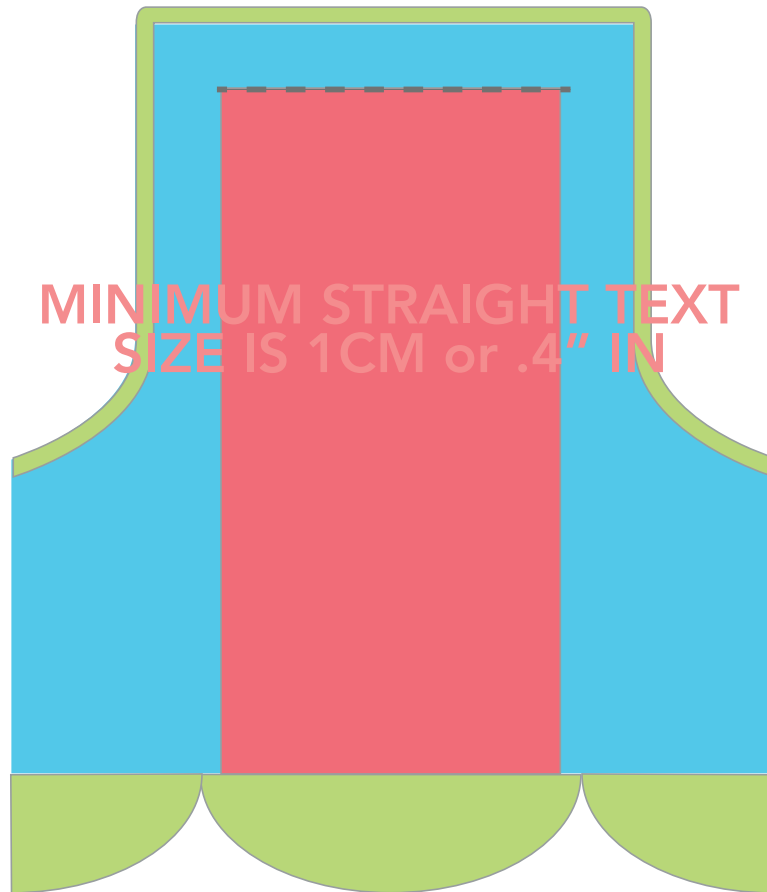

NO SHOW SOCKS

MINIMUM LINE SIZE IS .15 CM or .062" IN
USE THESE LINES AS GUIDES

REFERENCE GUIDE

NOTE: ART SHOWN AT 65%