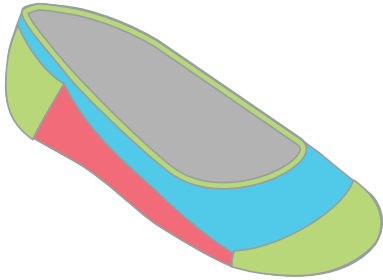

# NO SHOW SOCKS

Artwork Layout

NOTE: ART SHOWN AT 65%

# NO SHOW SOCKS

1. Use the reference sock to understand what each part of the template represents.
2. Please ensure your design is continuous around the entire sock. Keep in mind the sock is a tube.
3. Please limit your design to 6 total colors (3 PMS matched, 3 closest matches)  
NOTE: Toe, heel and cuff colors are included in the 6 colors.
4. Use the guide in the reference sock and template to ensure your designs meet minimum text and line size.
  - All text that is straight must be at least .4" IN or 1 CM in height.
  - Diagonal text must be a minimum of .6" IN or 1.5 CM in height.
  - Lines must be at least .062" IN or .15 CM in width.
5. The toes, cuff and heel cannot be printed on.

# NO SHOW SOCKS

SOCK FOR TEMPLATE PLACEMENT REFERENCE ONLY  
DO NOT DESIGN IN THIS SOCK

## REFERENCE GUIDE

NOTE: ART SHOWN AT 65%