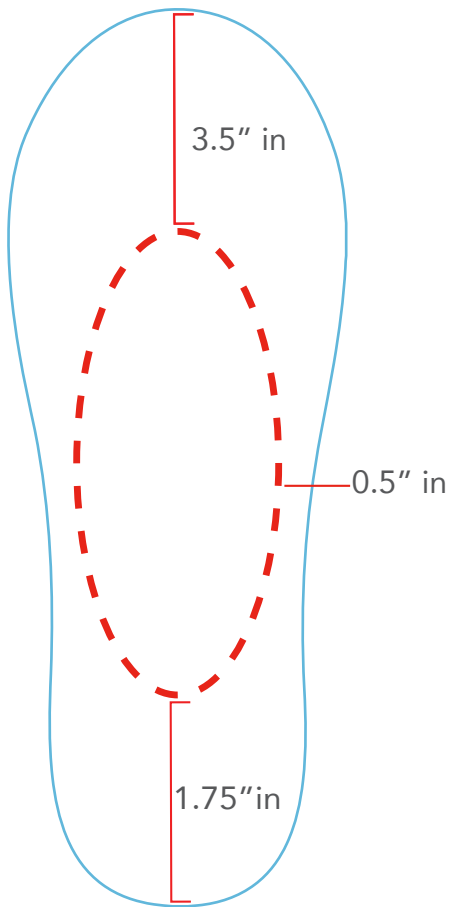

SOCK INSERT

Artwork Layout

NOTE: ART SHOWN AT 50%

Visible Printing Area

Individual Logo Placement will only be visible within red lines

FRONT