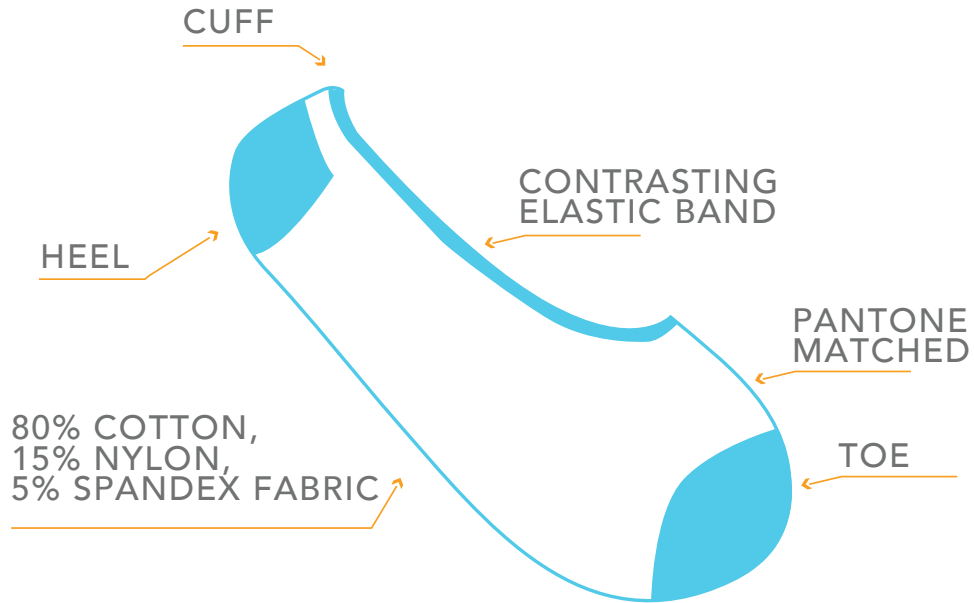

NO SHOW SOCKS

**DELIVERY
TIME**

**MINIMUM
ORDER**

**PANTONE
MATCHED**

PREMIUM ADD ONS

**Add Full-Color
Insert Card**

**Add Full-Color
Hang Tag**

**Contrasting
Elastic Band**

DELIVERED IN 40 DAYS

NO SHOW SOCKS

BASE PRICE (R)

QTY	250	500	1000	2500	5000	10000
No Show Socks	6.23	5.25	4.75	4.25	3.98	3.85
No Show Socks w/ Insert	8.43	6.33	5.58	4.95	4.58	4.38

Base Price Includes: One pair of one size fits most no-show sock, jacquard design up to 3 PMS colors (6 colors total) and individual polybag. Upgrade to include a full-color insert card.

ADD ONS (R)

QTY	250	500	1000	2500	5000	10000
FULL-COLOR HANG TAG	2.08	1.08	0.75	0.58	0.42	0.37
PRINT ON BACK OF INSERT	0.80	0.58	0.42	0.33	0.25	0.23
RUBBER GRIPS TO BACK ANKLE	1.45	0.75	0.67	0.58	0.50	0.47
RUBBER GRIPPIES TO SOLES	2.65	1.42	1.08	0.92	0.75	0.67
WOVEN TAG	1.12	1.00	0.74	0.67	0.58	0.58
DIFFERENT LEFT/RIGHT SOCK	1.48	1.00	0.82	0.72	0.60	0.42