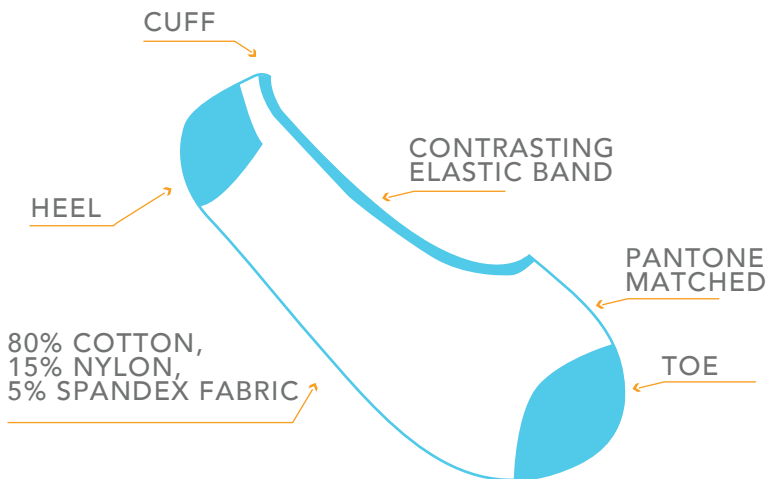

## PREMIUM ADD ONS

Add Full-Color  
Insert Card

Add Full-Color  
Hang Tag

Contrasting  
Elastic Band

DELIVERED IN 40 DAYS

# NO SHOW SOCKS