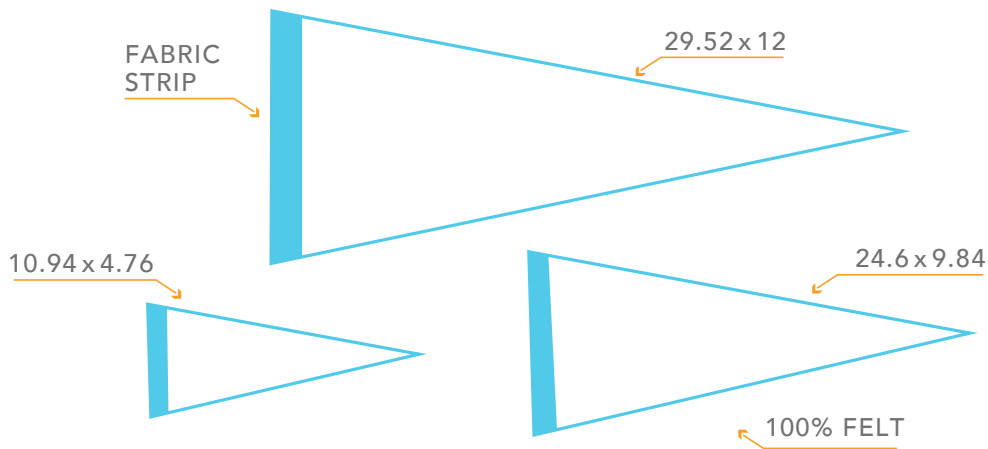

PENNANTS

DELIVERY TIME

MINIMUM ORDER

PANTONE MATCHED

PREMIUM ADD ONS

Add Varsity Tabs

Add Imprint on Fabric Strip

Add Double Sided Printing

DELIVERED IN 25 DAYS

PENNANTS

SINGLE SIDE BASE PRICING (R)

QTY	250	500	1000	2500	5000	10000
Small 10.94 x 4.76 Pennant	2.10	1.40	1.22	0.92	0.82	0.67
Medium 24.6 x 9.84 Pennant	3.15	2.48	2.22	1.98	1.83	1.68
Large 29.52 x 12 Pennant	4.63	3.82	3.18	2.92	2.58	2.48

Base Price Includes: Full-color, single sided printed felt pennant flag with fabric on square edge

DOUBLE SIDED BASE PRICING (R)

QTY	250	500	1000	2500	5000	10000
Small 10.94 x 4.76 Pennant	2.41	1.65	1.45	1.15	0.98	0.82
Medium 24.6 x 9.84 Pennant	3.68	2.98	2.70	2.35	2.20	1.98
Large 29.52 x 12 Pennant	5.37	4.52	3.73	3.40	3.07	2.90

Base Price Includes: Full-color, double sided printed felt pennant flag with fabric on square edge

ADD ONS (R)

QTY	250	500	1000	2500	5000	10000
INDIVIDUAL POLYBAG	0.37	0.25	0.25	0.23	0.23	0.22
ADD VARSITY TABS	0.58	0.42	0.42	0.40	0.40	0.37
SINGLE COLOR IMPRINT ON FABRIC STRIP	0.37	0.25	0.18	0.17	0.17	0.15
ADD FABRIC STRIP TO REVERSE SIDE (MD & LRG ONLY)	0.37	0.25	0.18	0.17	0.17	0.15