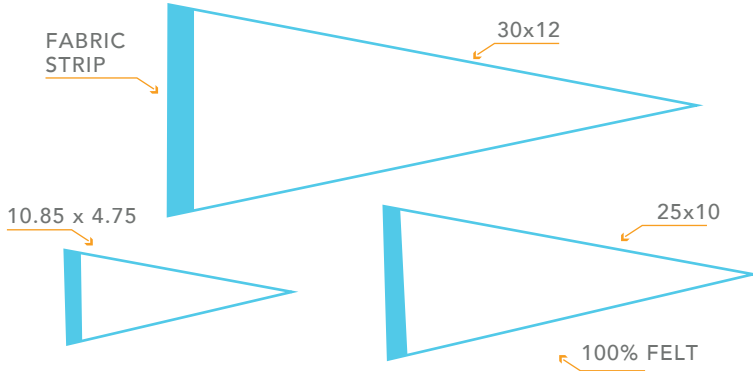

Add Double Sided
Printing

DELIVERED IN 25 DAYS

PENNANTS

SINGLE SIDE BASE PRICING (R)

QTY	500	1000	2500	5000	10000
Small 10.85x4.75 Pennant	1.40	1.22	0.92	0.82	0.67
Medium 25x10 Pennant	2.48	2.22	1.98	1.83	1.68
Large 30x12 Pennant	3.82	3.18	2.92	2.58	2.48

Base Price Includes: Full-color, single sided printed felt pennant flag with fabric on square edge

DOUBLE SIDED BASE PRICING (R)

QTY	500	1000	2500	5000	10000
Small 11x5 Pennant	1.65	1.45	1.15	0.98	0.82
Medium 25x10 Pennant	2.98	2.70	2.35	2.20	1.98
Large 30x12 Pennant	4.52	3.73	3.40	3.07	2.90

Base Price Includes: Full-color, double sided printed felt pennant flag with fabric on square edge

ADD ONS (R)

QTY	500	1000	2500	5000	10000
INDIVIDUAL POLYBAG	0.25	0.25	0.23	0.23	0.22
ADD VARSITY TABS	0.42	0.42	0.40	0.40	0.37
SINGLE COLOR IMPRINT ON FABRIC STRIP	0.25	0.18	0.17	0.17	0.15
ADD FABRIC STRIP TO REVERSE SIDE (MD & LRG ONLY)	0.25	0.18	0.17	0.17	0.15