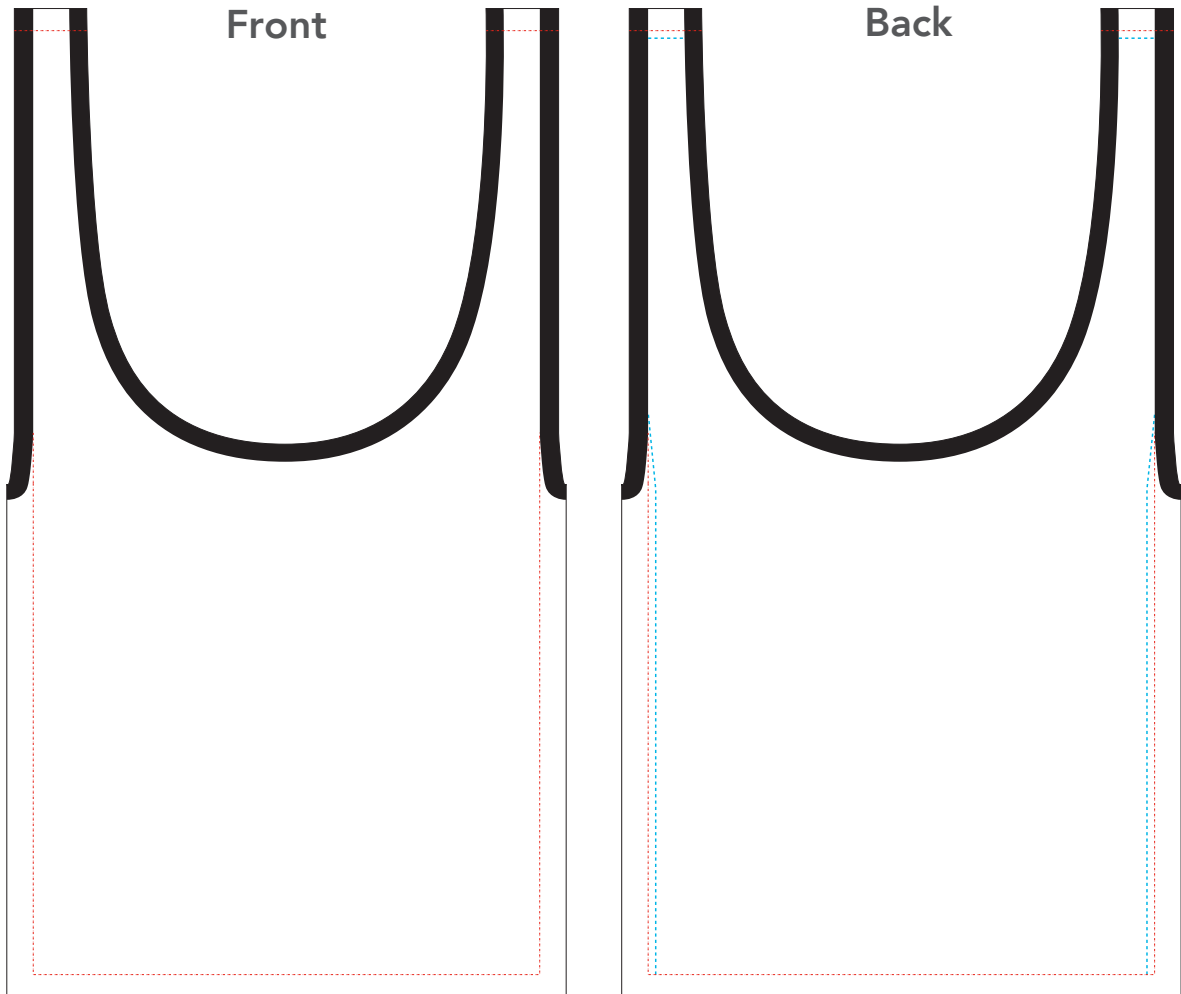

POP! TOTE

Flat Artwork Layout

NOTE: ART SHOWN AT 20%

- RED DOTTED LINE MARKS FOLD LINE
(ANY ARTWORK PLACED OUTSIDE OF THIS LINE WILL GET CUT OFF)
- BLUE DOTTED LINE MARKS SEW LINE

Final product Front

Final product Back

HANG TAG

Artwork Layout

NOTE: ART SHOWN AT 100%

TAG DIMENSIONS
IN: 1.57" W x 2.55" H
CM: 4 W x 6.5 H
300 gsm cardstock

FRONT

BACK

NOTE: Black line is the tag's edge. Please extend art to red line if the artwork bleeds over the edge.

Hole punch placement may be anywhere within the dotted line and will vary from tag to tag.