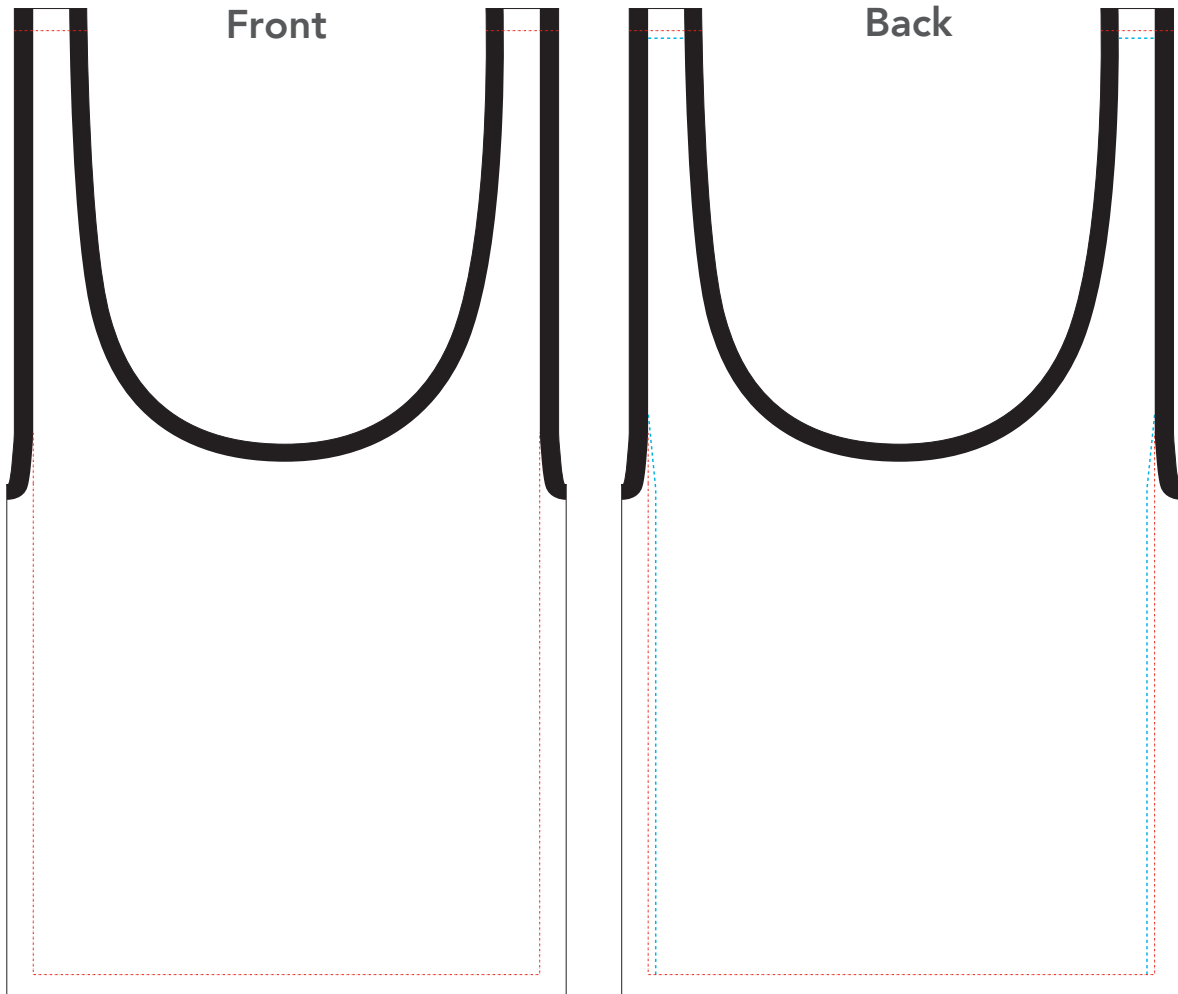

## Flat Artwork Layout

NOTE: ART SHOWN AT 20%

- RED DOTTED LINE MARKS FOLD LINE  
(ANY ARTWORK PLACED OUTSIDE OF THIS LINE WILL GET CUT OFF)
- BLUE DOTTED LINE MARKS SEW LINE

Final product Front

Final product Back