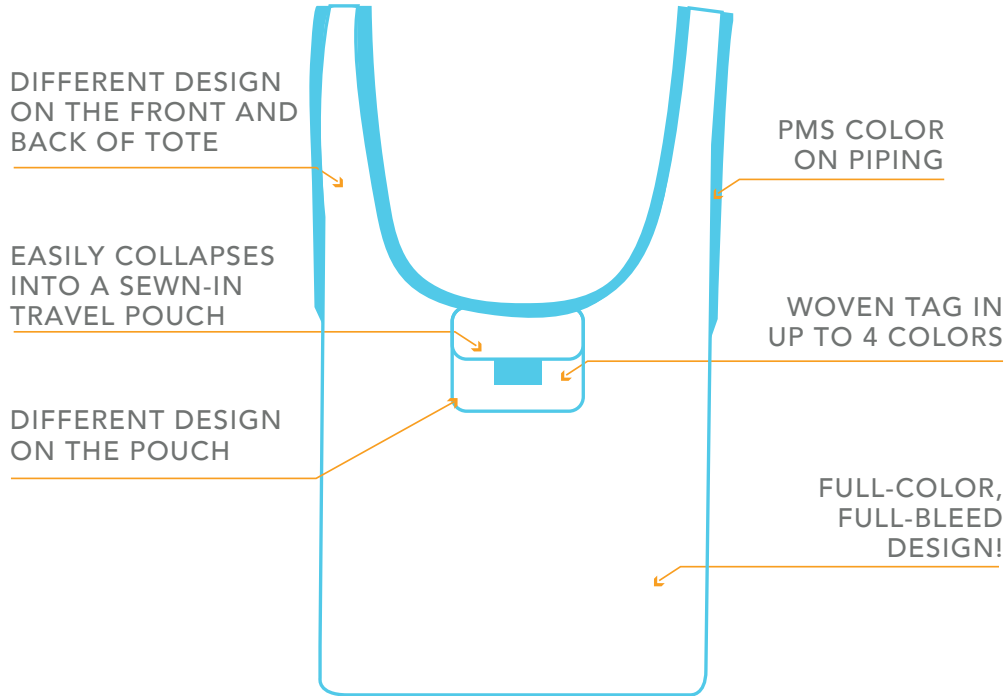

POP! TOTE

Interested in a larger bag? Check out the Pop! Pack

BASE PRICING (R)

QTY	250	500	1000	2500	5000	10000
POP! TOTE	6.48	5.57	4.98	4.55	4.43	4.32

Base Pricing includes: 25" x 13.5" collapsible bag made of 100% ripstop nylon with full-color, full-bleed imprint (same design front and back), white piping, comes folded into 4" x 3.75" full-color, full-bleed sewn-in pouch (same design front and back) with "Pop! Tote" sew-on tag.

ADD ONS (R)

QTY	250	500	1000	2500	5000	10000
DIFFERENT DESIGN ON 2ND SIDE	1.25	0.83	0.83	0.83	0.58	0.33
PMS MATCHED PIPING	0.58	0.50	0.42	0.37	0.33	0.25
ADD CUSTOM WOVEN TAG	0.58	0.50	0.42	0.33	0.30	0.20
REMOVE POP! TOTE TAG	0.42	0.33	0.25	0.25	0.17	0.13
FULL-COLOR HANG TAG	0.58	0.50	0.42	0.33	0.30	0.20

Delivered within: 25 working days
Rush Delivery: 20 working days + 10% (when available)
Packaging Specs: 500 pieces / carton, 1 carton avg. 34 lbs
Stock Preproduction sample: $120 (V) + 16 working days
FOB Philadelphia 19123