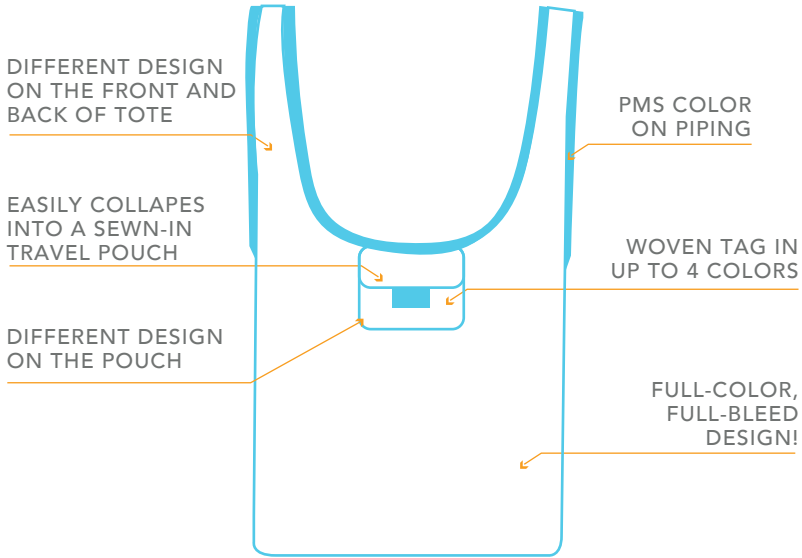

POP! TOTE

DELIVERY
TIME

MINIMUM
ORDER

STARTING
PRICE

PANTONE
MATCHED

DELIVERED IN 25 DAYS

POP! TOTE

Interested in a larger bag? Check out the Pop! Pack

BASE PRICING (R)

QTY	500	1000	2500	5000	10000
POP! TOTE	5.57	4.98	4.55	4.43	4.32

Base Pricing includes: 25" x 13.5" collapsible bag made of 100% ripstop nylon with full-color, full-bleed imprint (same design front and back), white piping, comes folded into 4" x 3.75" full-color, full-bleed sewn-in pouch (same design front and back) with "Pop! Tote" sew-on tag.