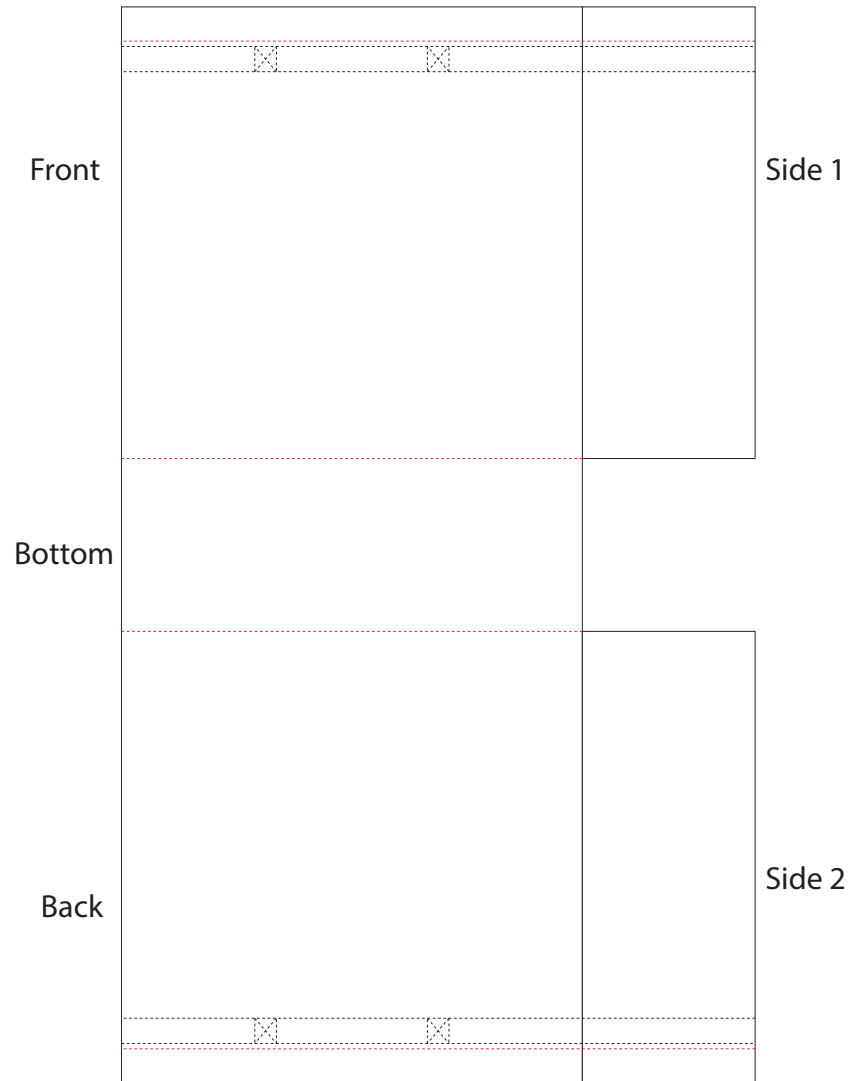

Artwork Layout

NOTE: ART SHOWN AT 15%

Final Dimensions: 16" W X 14.5" H X 6"

..... BLACK DOTTED LINE MARKS SEW LINE

Front

Back

Side 1

Side 2

Bottom

WANT TO MAKE SURE YOUR DESIGN IS
PRODUCEABLE? LET OUR DESIGN GURU'S
CREATE CUSTOM PRODUCTS FOR YOU

Free of Charge

Flat Artwork Layout

NOTE: ART SHOWN AT 15%

..... BLACK DOTTED LINE MARKS SEW LINE

..... RED DOTTED LINE MARKS FOLD LINE