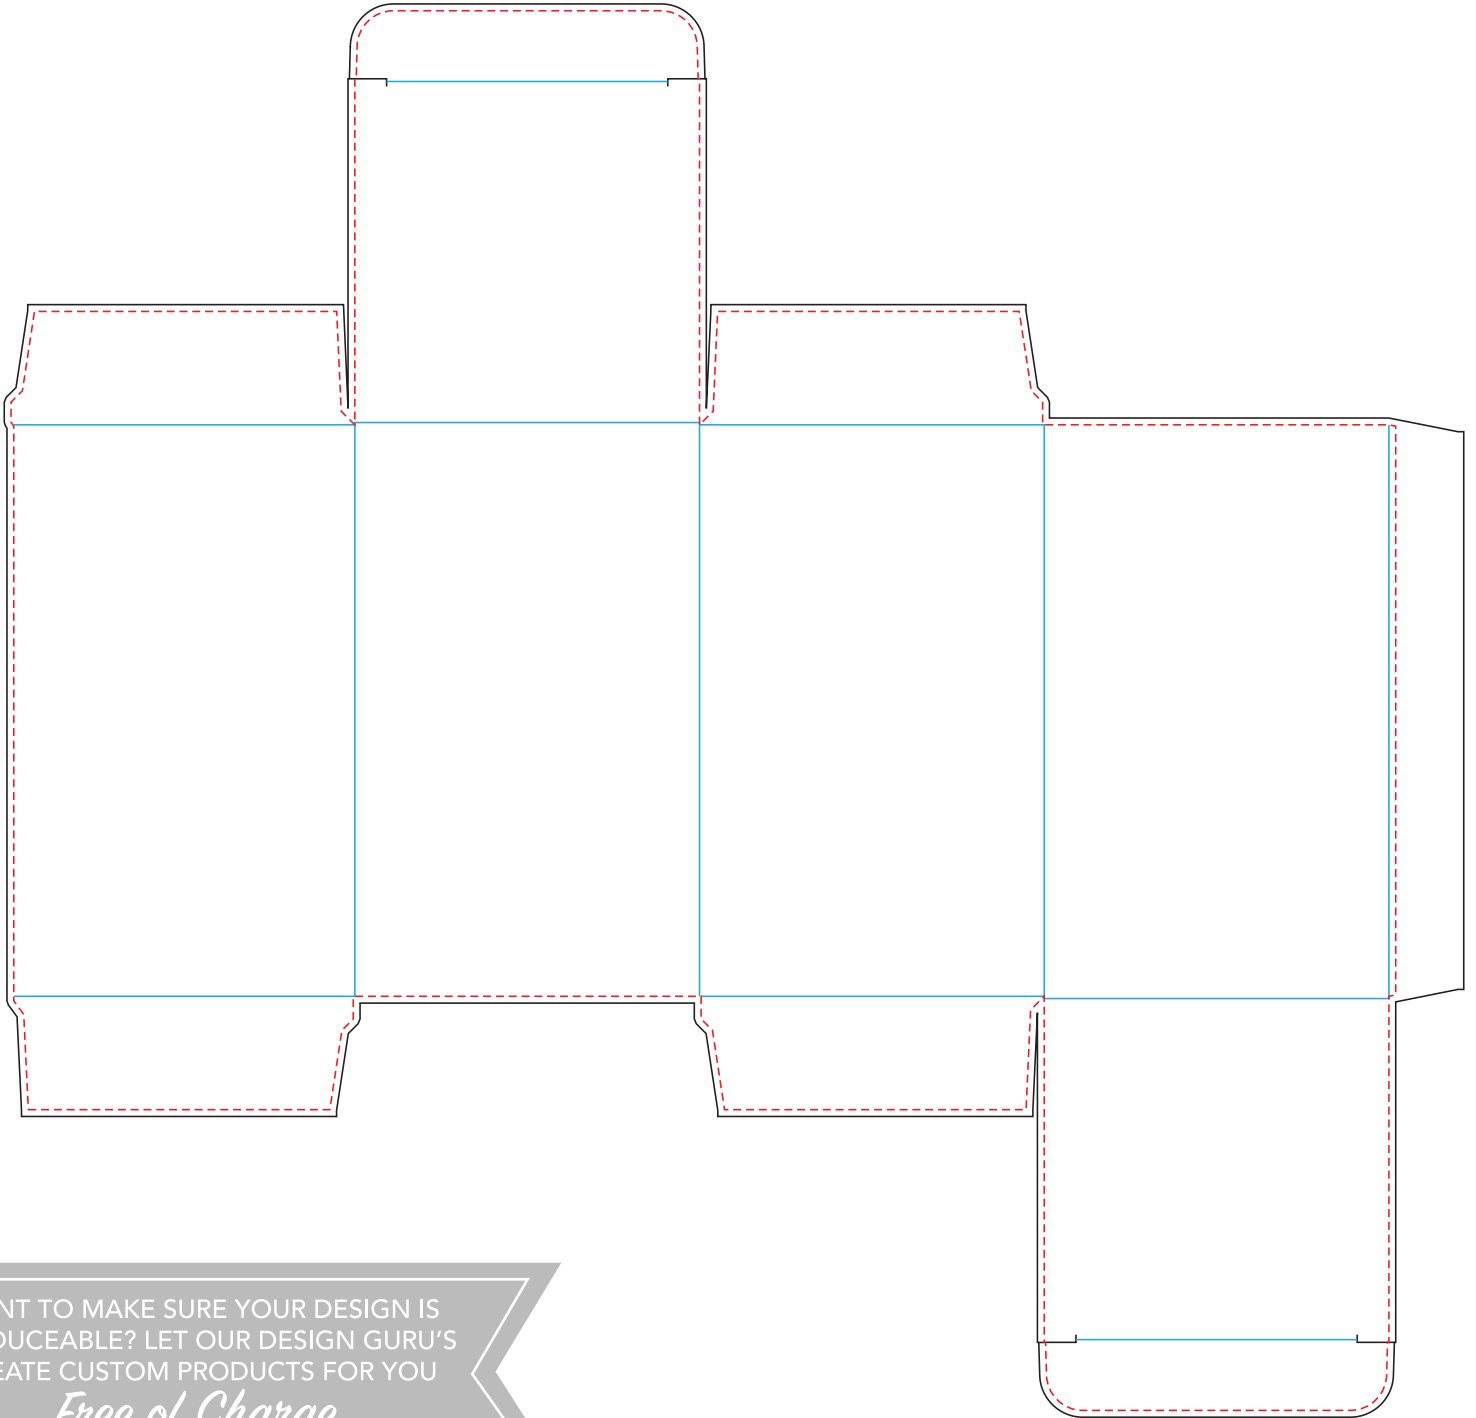

Artwork Layout

NOTE: ART SHOWN AT 60%
Final Dimensions: 3" W X 3" H X 5" D

--- RED DOTTED LINE MARKS BLEED LINE
— BLUE LINE MARKS FOLD LINE

WANT TO MAKE SURE YOUR DESIGN IS
PRODUCEABLE? LET OUR DESIGN GURU'S
CREATE CUSTOM PRODUCTS FOR YOU