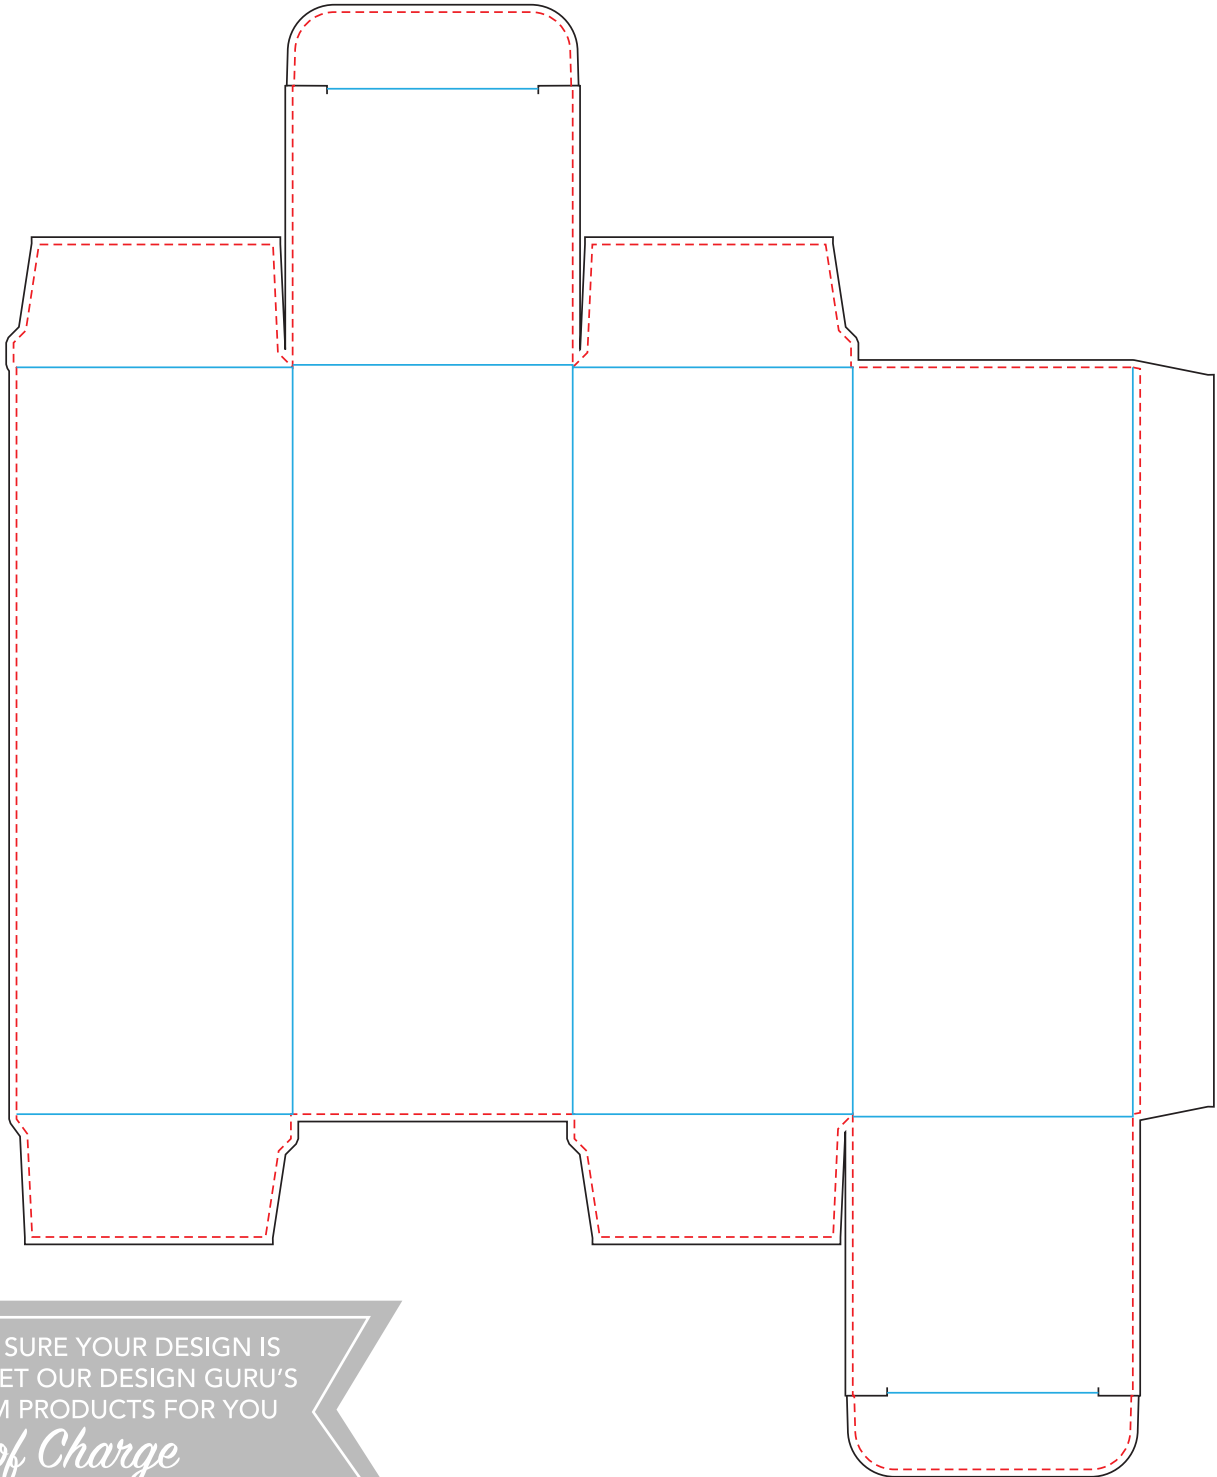

Artwork Layout

NOTE: ART SHOWN AT 65%
Final Dimensions: 2.25" W X 2.25" H X 6" D

--- RED DOTTED LINE MARKS BLEED LINE
— BLUE LINE MARKS FOLD LINE

WANT TO MAKE SURE YOUR DESIGN IS
PRODUCEABLE? LET OUR DESIGN GURU'S
CREATE CUSTOM PRODUCTS FOR YOU