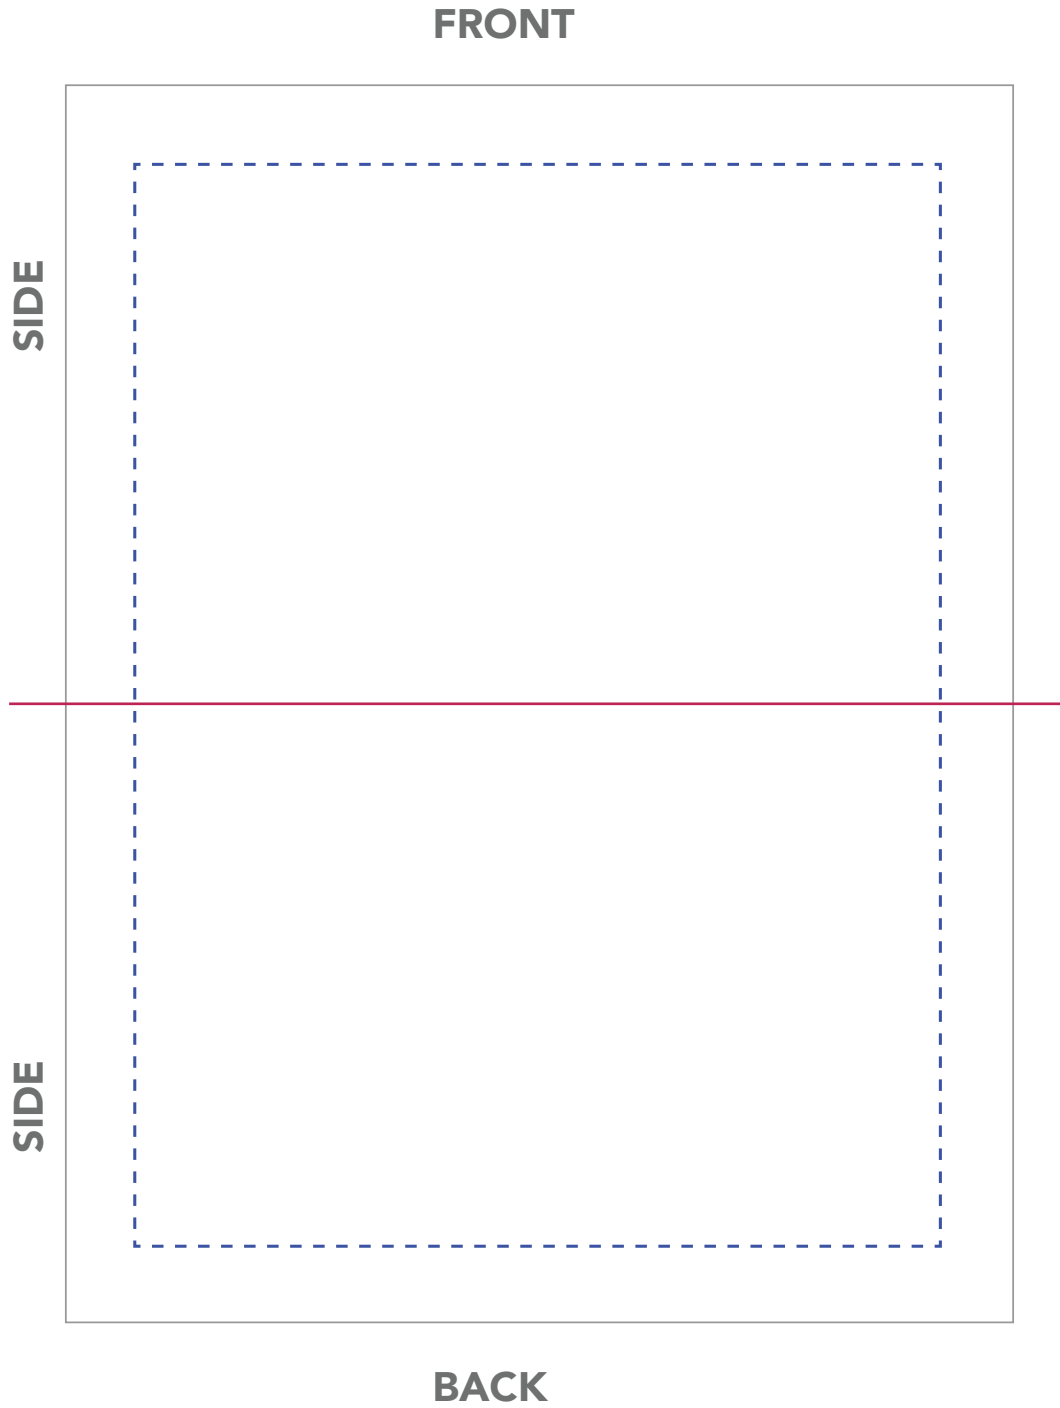

--- BLEED LINE
— FOLD LINE

NOTE: Art shown at 40%
of actual size

FLAT VIEW

FRONT

BACK