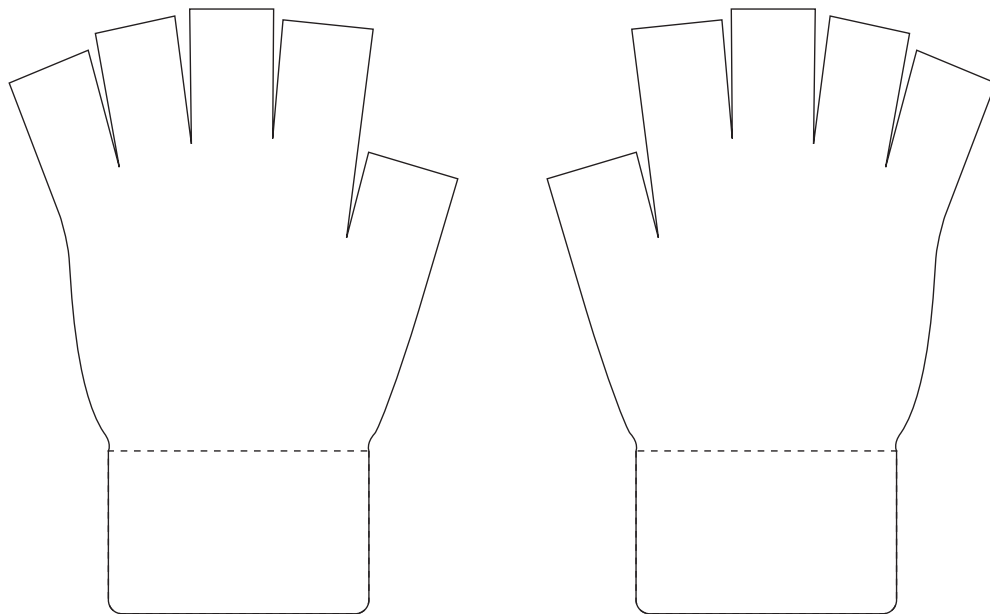

FINGERLESS GLOVES

Artwork Layout

NOTE: ART SHOWN AT 50%

..... BLACK DOTTED LINE MARKS CUFF LINE

FINGERLESS GLOVES

CUFF TAG

Artwork Layout

NOTE: ART SHOWN AT 100%

— — — — — Fold line
- - - - - Bleed line

TAG DIMENSIONS

IN: 0.59" w x 1.96" h

CM: 1.50 w x 5.00 h

TAG FOLDED AT:

IN: 0.98"

CM: 2.50