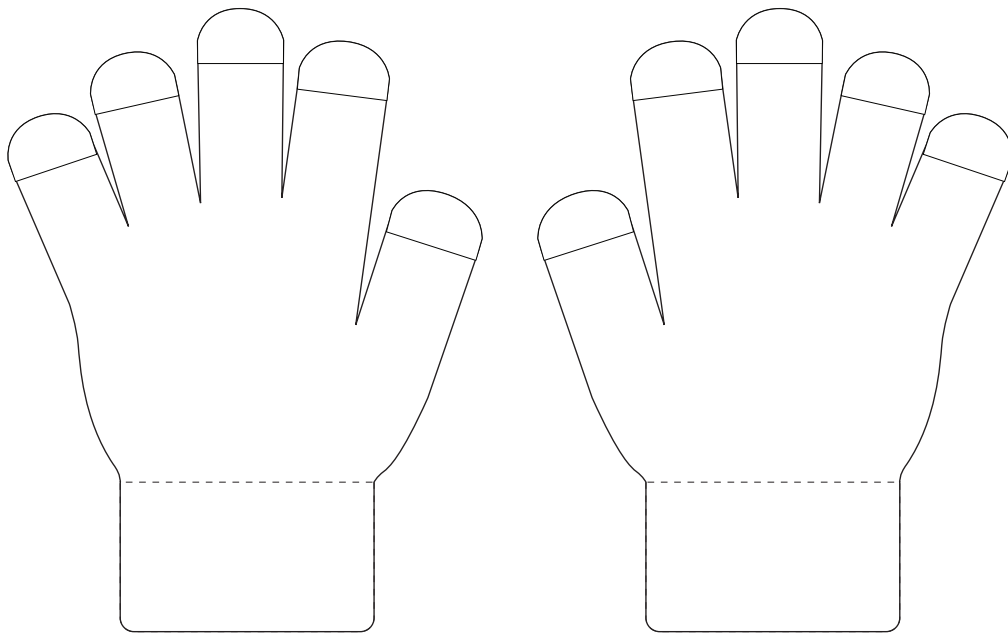

TOUCHSCREEN GLOVES

STANDARD

Artwork Layout

NOTE: ART SHOWN AT 50%

..... BLACK DOTTED LINE MARKS CUFF LINE

TOUCHSCREEN GLOVES

MEDIUM

Artwork Layout

NOTE: ART SHOWN AT 50%

..... BLACK DOTTED LINE MARKS CUFF LINE

TOUCHSCREEN GLOVES

SMALL

Artwork Layout

NOTE: ART SHOWN AT 50%

..... BLACK DOTTED LINE MARKS CUFF LINE

TOUCHSCREEN GLOVES

CUFF TAG

Artwork Layout

NOTE: ART SHOWN AT 100%

— — — — — Fold line
- - - - - Bleed line

TAG DIMENSIONS

IN: 0.59" w x 1.96" h

CM: 1.50 w x 5.00 h

TAG FOLDED AT: