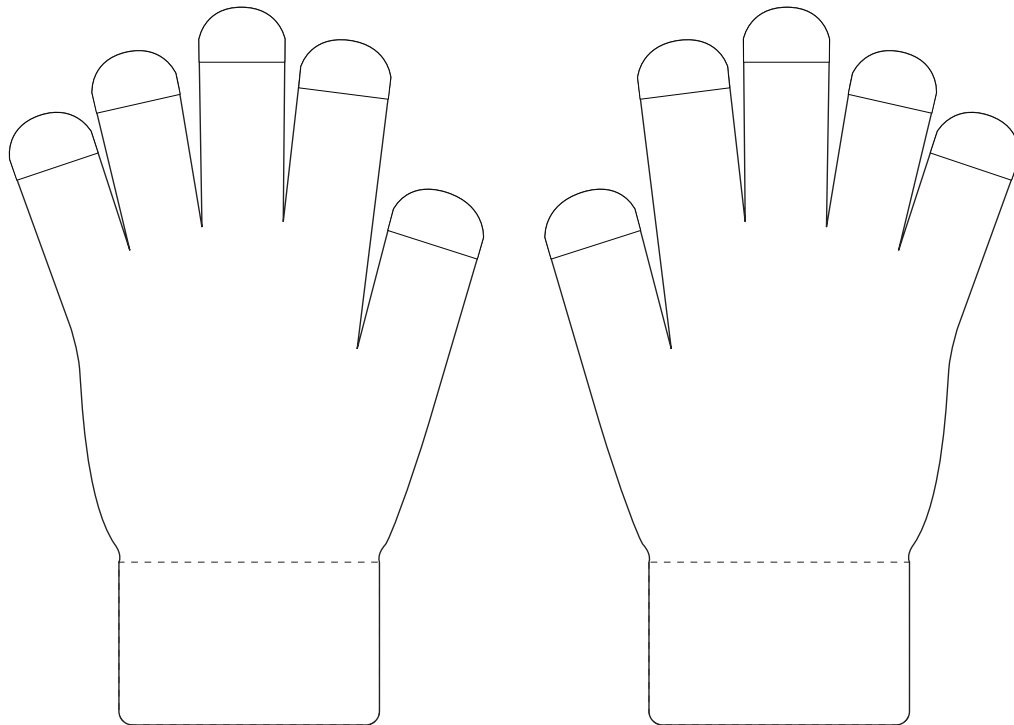

TOUCHSCREEN GLOVES

STANDARD

Artwork Layout

NOTE: ART SHOWN AT 50%

..... BLACK DOTTED LINE MARKS CUFF LINE

TOUCHSCREEN GLOVES

MEDIUM

Artwork Layout

NOTE: ART SHOWN AT 50%

..... BLACK DOTTED LINE MARKS CUFF LINE

TOUCHSCREEN GLOVES

SMALL

Artwork Layout

NOTE: ART SHOWN AT 50%

..... BLACK DOTTED LINE MARKS CUFF LINE

TOUCHSCREEN GLOVES

CUFF TAG

Artwork Layout

NOTE: ART SHOWN AT 100%

— — — — — Fold line
- - - - - Bleed line

TAG DIMENSIONS

IN: 0.59" w x 1.96" h

CM: 1.50 w x 5.00 h

TAG FOLDED AT:

IN: 0.98"

CM: 2.50