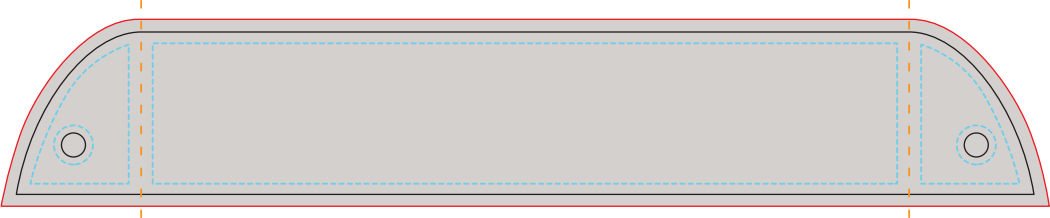

FULL COLOR CUSTOM FACE SHIELD

NOTE: ART SHOWN AT 50%
Imprint Size: 1.69"H x 10.6"W
Shield Total Dimensions: 8.26"H x 10.9"W
Blue line marks artwork safe zone
All artwork must bleed to red line
Orange dotted line marks fold line
Black line marks product edge

Flat Artwork Layout

Artwork Layout