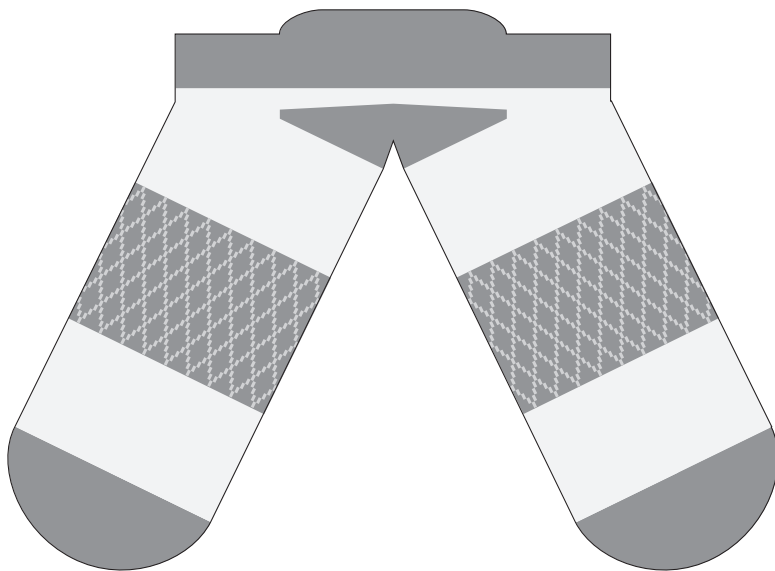

COMFORT FIT ANKLE SOCK PETITE

FLAT Artwork Layout

NOTE: ART SHOWN AT 40%

AI (Heel to Top of Cuff): 2.5cm H

AFT (Heel to Tip of Toe): 16cm L

D (Width of Calf): 7.5cm W

DFR (Width of Foot): 7.5cm W

Blue Dotted Line Marks Heel Placement

COMFORT FIT ANKLE SOCK PETITE CUFF TAG

FLAT Artwork Layout

NOTE: ART SHOWN AT 100%

NOTE: Art shown at 100% of actual size

Blue line marks artwork safe zone

Orange Dotted Line Marks Fold Line

Black line marks product edge

DO NOT PRINT GUIDELINES

COMFORT FIT ANKLE SOCK PETITE WRAP TAG

FLAT Artwork Layout

NOTE: ART SHOWN AT 70%

Orange Dotted Line Marks Fold Line
Black line marks product edge
DO NOT PRINT GUIDELINES

COMFORT FIT ANKLE SOCK PETITE HANGTAG

FLAT Artwork Layout

NOTE: ART SHOWN AT 100%

Orange Dotted Line Marks Fold Line
Black line marks product edge
Red dotted line marks hole variance
DO NOT PRINT GUIDELINES