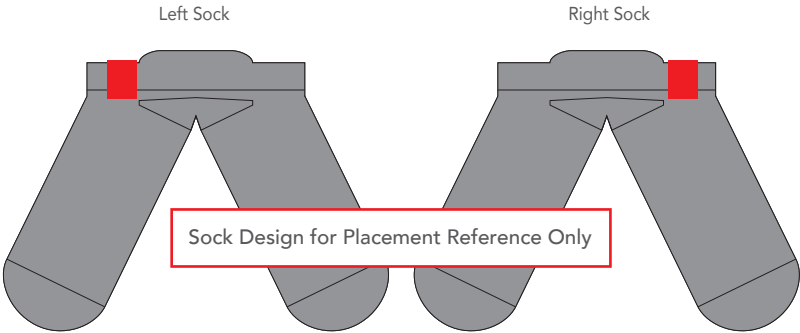

COMFORT FIT ANKLE SOCK PETITE

FLAT Artwork Layout

NOTE: ART SHOWN AT 40%

AI (Heel to Top of Cuff): 2.5cm H

AFT (Heel to Tip of Toe): 16cm L

D (Width of Calf): 7.5cm W

DFR (Width of Foot): 7.5cm W

Blue Dotted Line Marks Heel Placement

COMFORT FIT ANKLE SOCK PETITE CUFF TAG

FLAT Artwork Layout

NOTE: ART SHOWN AT 100%

NOTE: Art shown at 100% of actual size

Blue line marks artwork safe zone

Orange Dotted Line Marks Fold Line

Black line marks product edge

DO NOT PRINT GUIDELINES

COMFORT FIT ANKLE SOCK PETITE WRAP TAG

FLAT Artwork Layout

NOTE: ART SHOWN AT 70%

Orange Dotted Line Marks Fold Line
Black line marks product edge
DO NOT PRINT GUIDELINES

COMFORT FIT ANKLE SOCK PETITE HANGTAG