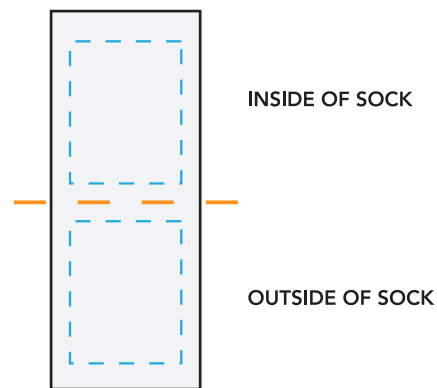

## FLAT Artwork Layout

NOTE: ART SHOWN AT 40%

AI (Heel to Top of Cuff): 4.0cm H

AFT (Heel to Tip of Toe): 20cm L

D (Width of Calf): 8.0cm W

DFR (Width of Foot): 8.0cm W

**Blue Dotted Line Marks Heel Placement**

## FLAT Artwork Layout

NOTE: ART SHOWN AT 100%

NOTE: Art shown at 100% of actual size

Blue line marks artwork safe zone

Orange Dotted Line Marks Fold Line

Black line marks product edge

DO NOT PRINT GUIDELINES