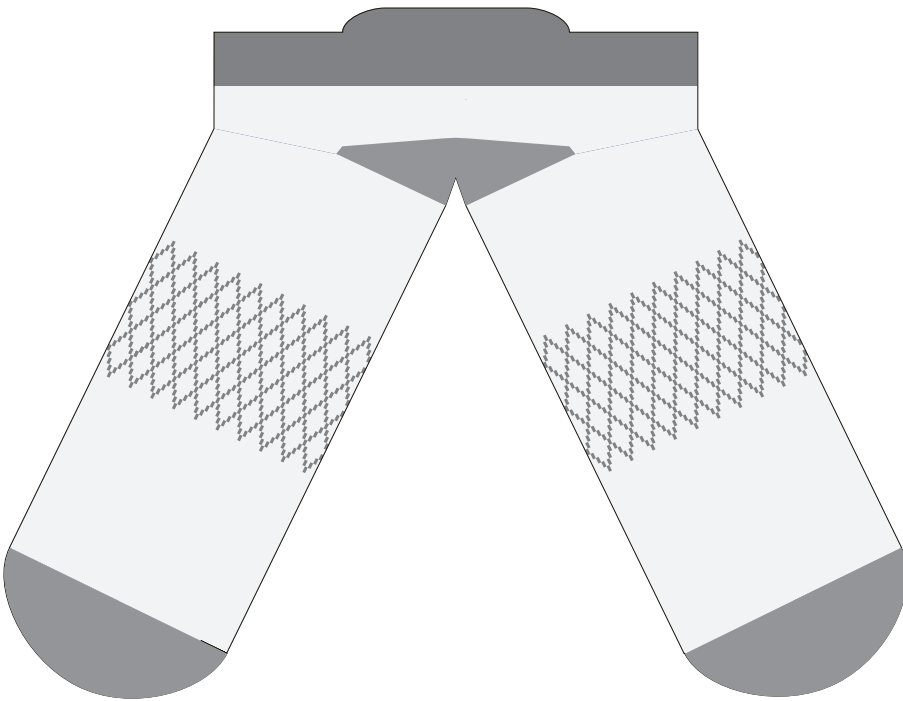

# COMFORT FIT ANKLE SOCK STANDARD

## FLAT Artwork Layout

NOTE: ART SHOWN AT 40%

AI (Heel to Top of Cuff): 4.0cm H

AFT (Heel to Tip of Toe): 20cm L

D (Width of Calf): 8.0cm W

DFR (Width of Foot): 8.0cm W

**Blue Dotted Line Marks Heel Placement**

# COMFORT FIT ANKLE SOCK STANDARD CUFF TAG

## FLAT Artwork Layout

NOTE: ART SHOWN AT 100%

NOTE: Art shown at 100% of actual size

Blue line marks artwork safe zone

Orange Dotted Line Marks Fold Line

Black line marks product edge

DO NOT PRINT GUIDELINES