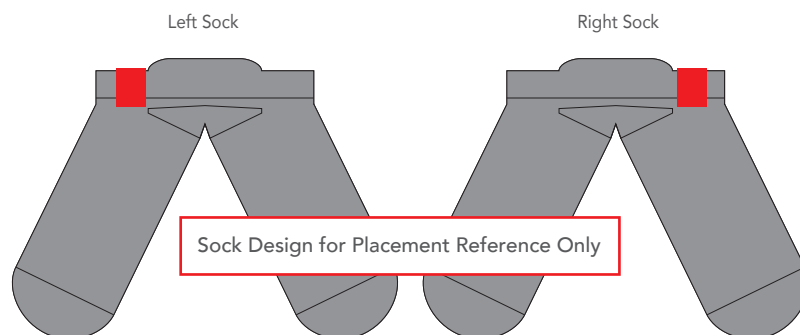

# COMFORT FIT ANKLE SOCK STANDARD CUFF TAG

## FLAT Artwork Layout

NOTE: ART SHOWN AT 100%

NOTE: Art shown at 100% of actual size

Blue line marks artwork safe zone

Orange Dotted Line Marks Fold Line

Black line marks product edge

DO NOT PRINT GUIDELINES

# COMFORT FIT ANKLE SOCK STANDARD WRAPTAG