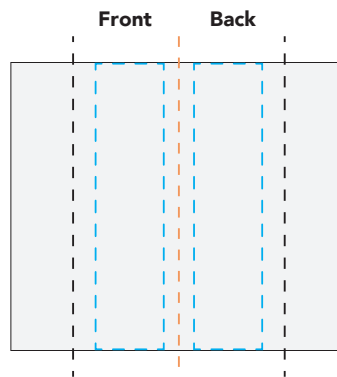

### Flat Artwork Layout

NOTE: ART SHOWN AT 100%

Flat Dimensions: 1.75" W X 1.5" H

Folded Visible Dimensions: .55" W X 1.5" H

Blue line marks artwork safe zone

Orange Line Marks Fold Line

Black line marks product edge

Black dotted line marks stitch line

**WOVEN LABEL PLACEMENT**  
**1.5" | 3.81cm**  
**FROM TOP EDGE ON THE RIGHT SIDE**