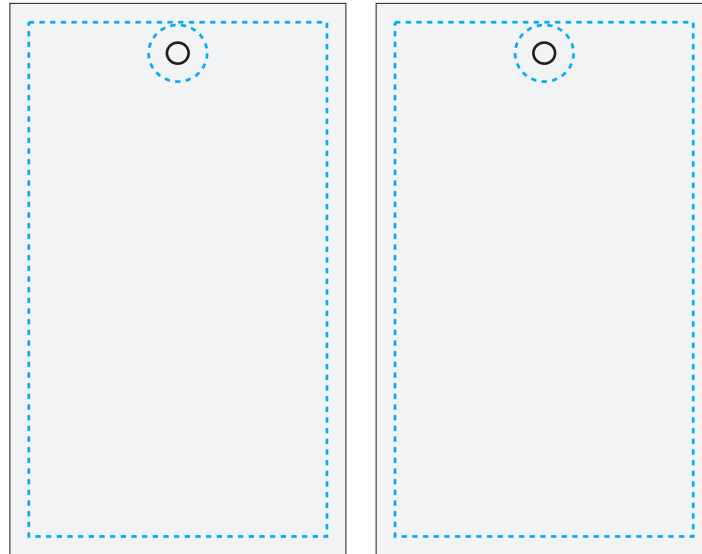

### Artwork Layout

NOTE: ART SHOWN AT 15%  
Final Dimensions: 13.39" W X 15.75" H  
Total Handle Dimensions: 25.98" L X 1.0" W

**Black line marks product edge**  
**Black Dotted Line marks Stitch Line**  
**DO NOT PRINT GUIDELINES**

### Flat Artwork Layout

NOTE: ART SHOWN AT 100%

Flat Dimensions: 1.75" W X 1.5" H

Folded Visible Dimensions: .55" W X 1.5" H

Blue line marks artwork safe zone

Orange Line Marks Fold Line

Black line marks product edge

Black dotted line marks stitch line

**WOVEN LABEL PLACEMENT**  
**1.5" | 3.81cm**  
**FROM TOP EDGE ON THE RIGHT SIDE**

### Flat Artwork Layout

NOTE: ART SHOWN AT 100%  
Flat Dimensions: 1.77" W X 2.87" H

Blue dotted line marks artwork safe zone  
Black line marks product edge

**HANG TAG PLACEMENT  
LOOPED AROUND WEBBING**