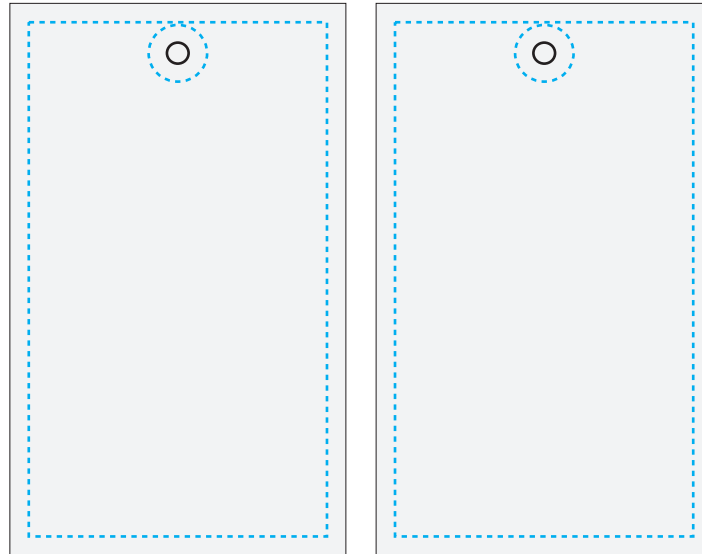

### Artwork Layout

NOTE: ART SHOWN AT 15%  
Final Dimensions: 13.39" W X 15.75" H X 3.94"  
Total Handle Dimensions: 25.98" L X 1.0" W

**Black line marks product edge**  
**Black Dotted Line marks Stitch Line**  
**DO NOT PRINT GUIDELINES**

### Flat Artwork Layout

NOTE: ART SHOWN AT 100%

Flat Dimensions: 1.75" W X 1.5" H

Folded Visible Dimensions: .55" W X 1.5" H

Blue line marks artwork safe zone

Orange Line Marks Fold Line

Black line marks product edge

Black dotted line marks stitch line

**WOVEN LABEL PLACEMENT**  
**1.5" | 3.81cm**  
**FROM TOP EDGE ON THE RIGHT SIDE**

### Flat Artwork Layout

NOTE: ART SHOWN AT 100%  
Flat Dimensions: 1.77" W X 2.87" H

Blue dotted line marks artwork safe zone  
Black line marks product edge

**HANG TAG PLACEMENT  
LOOPED AROUND WEBBING**